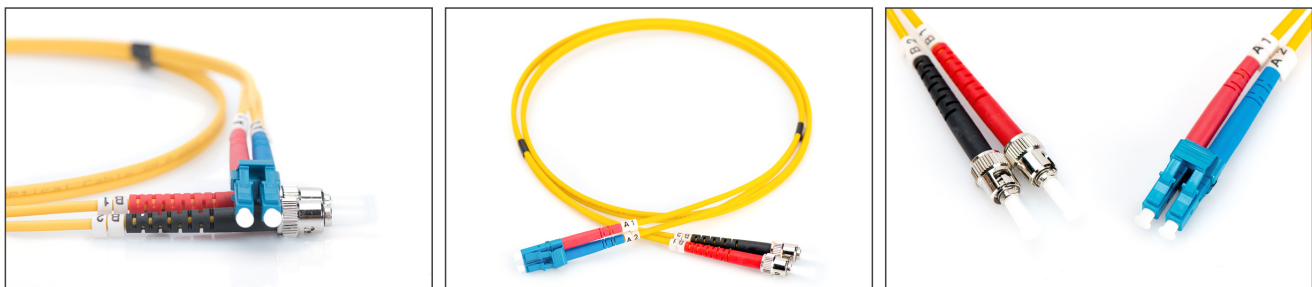

# DIGITUS Fiber Optic Singlemode Patch Cord, LC / ST

DK-2931-10  
EAN 4016032249382

**FO patch cord, duplex, LC to ST SM OS2 09/125  $\mu$ , 10 m**  
FO patch cord, duplex, LC to ST, SM OS2 09/125  $\mu$ , 10 m  
**Future-oriented standards and high-end quality for your network.**

- Duplex cable
- LSOH
- Connector with ceramic ferrule
- Cable diameter 2 mm
- Single packed with test-report
- Assortment: Fiber Optic Patch Cables
- Boot: single-color

- Cable diameter: 2 mm
- Cable type: I-VH 2E9/125 $\mu$
- Color cable: yellow
- Connector 1: LC
- Connector 2: ST
- Fiber class: OS2
- Fiber diameter: 9/125 $\mu$
- Mode: Singlemode
- Packaging: DIGITUS Polybag
- Length: 10 m

**More images:**

Part No.	DK-2931-10			
Lenght	10 m			
Cable Type	Duplex SM 9/125		OS2 LSZH	
	END A		END B	
Connector Type	LC		ST	
	0.07	0.08	0.08	0.05
Insertion Loss (dB)	0.07	0.08	0.08	0.05
Return Loss (dB)	50.5	52.4	55.0	52.3
Q.C.	PASS			