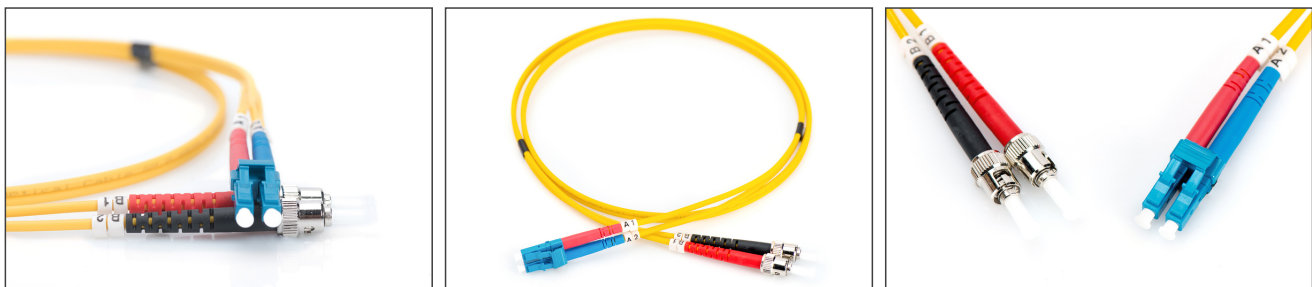

DIGITUS Fiber Optic Singlemode Patch Cord, LC / ST

DK-2931-10
EAN 4016032249382

FO patch cord, duplex, LC to ST SM OS2 09/125 μ, 10 m
FO patch cord, duplex, LC to ST, SM OS2 09/125 μ, 10 m
Future-oriented standards and high-end quality for your network.

- Duplex cable
- LSOH
- Connector with ceramic ferrule
- Cable diameter 2 mm
- Single packed with test-report
- Assortment: Fiber Optic Patch Cables
- Boot: single-color

- Cable diameter: 2 mm
- Cable type: I-VH 2E9/125μ
- Color cable: yellow
- Connector 1: LC
- Connector 2: ST
- Fiber class: OS2
- Fiber diameter: 9/125μ
- Mode: Singlemode
- Packaging: DIGITUS Polybag
- Length: 10 m

More images:

Part No.	DK-2931-10			
Lenght	10 m			
Cable Type	Duplex SM 9/125		OS2 LSZH	
	END A		END B	
Connector Type	LC		ST	
	0.07	0.08	0.08	0.05
Insertion Loss (dB)	0.07	0.08	0.08	0.05
Return Loss (dB)	50.5	52.4	55.0	52.3
Q.C.	PASS			