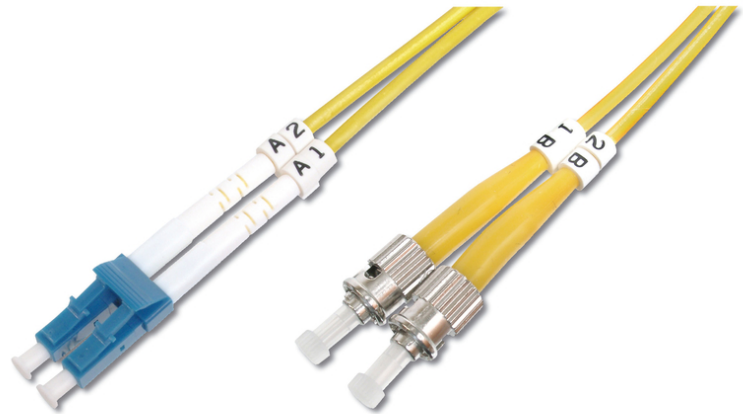

# DIGITUS Fiber Optic Singlemode Patch Cord, LC / ST

DK-2931-10  
EAN 4016032249382

**FO patch cord, duplex, LC to ST SM OS2 09/125  $\mu$ , 10 m**  
FO patch cord, duplex, LC to ST, SM OS2 09/125  $\mu$ , 10 m  
**Future-oriented standards and high-end quality for your network.**

- Duplex cable
- LSOH
- Connector with ceramic ferrule
- Cable diameter 2 mm
- Single packed with test-report
- Assortment: Fiber Optic Patch Cables
- Boot: single-color

- Cable diameter: 2 mm
- Cable type: I-VH 2E9/125 $\mu$
- Color cable: yellow
- Connector 1: LC
- Connector 2: ST
- Fiber class: OS2
- Fiber diameter: 9/125 $\mu$
- Mode: Singlemode
- Packaging: DIGITUS Polybag
- Length: 10 m

**More images:**

Part No.	DK-2931-10			
Lenght	10 m			
Cable Type	Duplex SM 9/125		OS2 LSZH	
	END A		END B	
Connector Type	LC		ST	
	0.07	0.08	0.08	0.05
Insertion Loss (dB)	0.07	0.08	0.08	0.05
Return Loss (dB)	50.5	52.4	55.0	52.3
Q.C.	PASS			