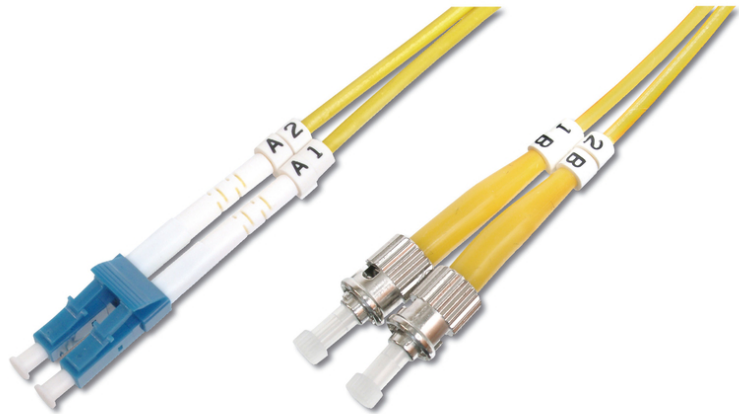

DIGITUS Fiber Optic Singlemode Patch Cord, LC / ST

DK-2931-10
EAN 4016032249382

FO patch cord, duplex, LC to ST SM OS2 09/125 μ, 10 m
FO patch cord, duplex, LC to ST, SM OS2 09/125 μ, 10 m
Future-oriented standards and high-end quality for your network.

- Duplex cable
- LSOH
- Connector with ceramic ferrule
- Cable diameter 2 mm
- Single packed with test-report
- Assortment: Fiber Optic Patch Cables
- Boot: single-color

- Cable diameter: 2 mm
- Cable type: I-VH 2E9/125μ
- Color cable: yellow
- Connector 1: LC
- Connector 2: ST
- Fiber class: OS2
- Fiber diameter: 9/125μ
- Mode: Singlemode
- Packaging: DIGITUS Polybag
- Length: 10 m

More images:

Part No.	DK-2931-10			
Lenght	10 m			
Cable Type	Duplex SM 9/125		OS2 LSZH	
	END A		END B	
Connector Type	LC		ST	
	0.07	0.08	0.08	0.05
Insertion Loss (dB)	0.07	0.08	0.08	0.05
Return Loss (dB)	50.5	52.4	55.0	52.3
Q.C.	PASS			