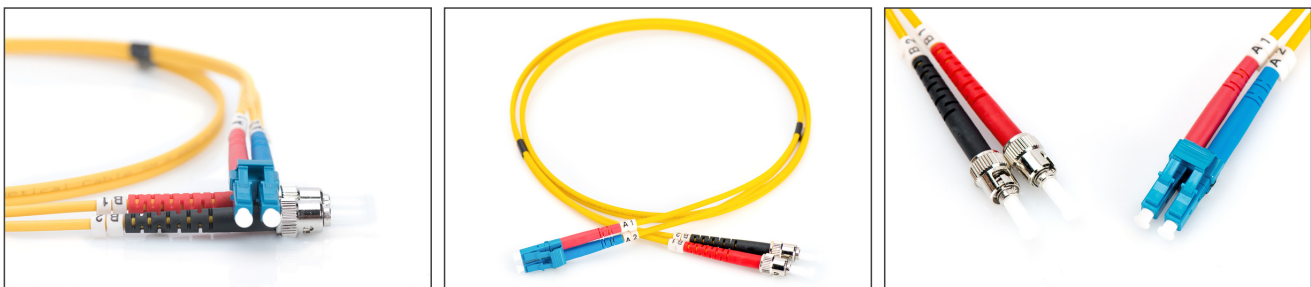

DIGITUS Fiber Optic Singlemode Patch Cord, LC / ST

DK-2931-10
 EAN 4016032249382

FO patch cord, duplex, LC to ST SM OS2 09/125 μ , 10 m
 FO patch cord, duplex, LC to ST, SM OS2 09/125 μ , 10 m
Future-oriented standards and high-end quality for your network.

- Duplex cable
- LSOH
- Connector with ceramic ferrule
- Cable diameter 2 mm
- Single packed with test-report
- Assortment: Fiber Optic Patch Cables
- Boot: single-color

- Cable diameter: 2 mm
- Cable type: I-VH 2E9/125 μ
- Color cable: yellow
- Connector 1: LC
- Connector 2: ST
- Fiber class: OS2
- Fiber diameter: 9/125 μ
- Mode: Singlemode
- Packaging: DIGITUS Polybag
- Length: 10 m

More images:

Part No.	DK-2931-10			
Lenght	10 m			
Cable Type	Duplex SM 9/125		OS2 LSZH	
	END A		END B	
Connector Type	LC		ST	
Insertion Loss (dB)	0.07	0.08	0.08	0.05
Return Loss (dB)	50.5	52.4	55.0	52.3
Q.C.	PASS			