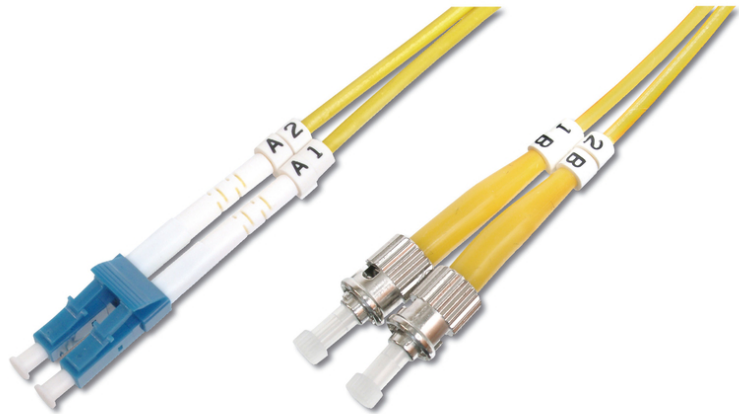

DIGITUS Fiber Optic Singlemode Patch Cord, LC / ST

DK-2931-10
 EAN 4016032249382

FO patch cord, duplex, LC to ST SM OS2 09/125 μ , 10 m
 FO patch cord, duplex, LC to ST, SM OS2 09/125 μ , 10 m
Future-oriented standards and high-end quality for your network.

- Duplex cable
- LSOH
- Connector with ceramic ferrule
- Cable diameter 2 mm
- Single packed with test-report
- Assortment: Fiber Optic Patch Cables
- Boot: single-color

- Cable diameter: 2 mm
- Cable type: I-VH 2E9/125 μ
- Color cable: yellow
- Connector 1: LC
- Connector 2: ST
- Fiber class: OS2
- Fiber diameter: 9/125 μ
- Mode: Singlemode
- Packaging: DIGITUS Polybag
- Length: 10 m

More images:

Part No.	DK-2931-10			
Lenght	10 m			
Cable Type	Duplex SM 9/125		OS2 LSZH	
	END A		END B	
Connector Type	LC		ST	
Insertion Loss (dB)	0.07	0.08	0.08	0.05
Return Loss (dB)	50.5	52.4	55.0	52.3
Q.C.	PASS			