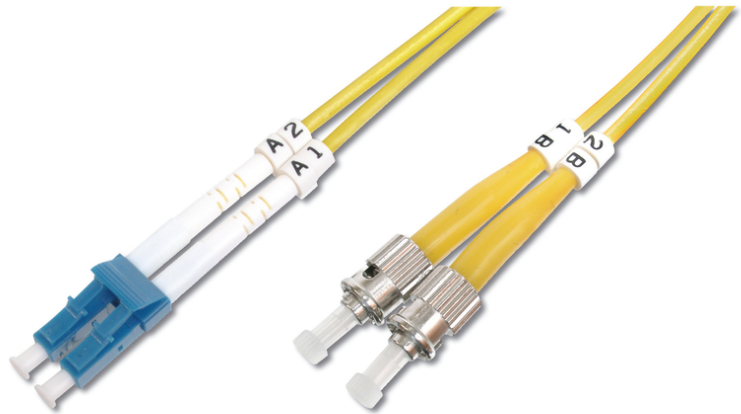

DIGITUS Fiber Optic Singlemode Patch Cord, LC / ST

DK-2931-05
EAN 4016032249368

FO patch cord, duplex, LC to ST SM OS2 09/125 μ , 5 m

FO patch cord, duplex, LC to ST, SM OS2 09/125 μ , 5 m

Future-oriented standards and high-end quality for your network.

- Duplex cable
- LSOH
- Connector with ceramic ferrule
- Cable diameter 2 mm
- Single packed with test-report
- Assortment: Fiber Optic Patch Cables
- Boot: single-color

- Cable diameter: 2 mm
- Cable type: I-VH 2E9/125 μ
- Color cable: yellow
- Connector 1: LC
- Connector 2: ST
- Fiber class: OS2
- Fiber diameter: 9/125 μ
- Mode: Singlemode
- Packaging: DIGITUS Polybag
- Length: 5 m

More images:

Part No.	DK-2931-05			
Lenght	5 m			
Cable Type	Duplex SM 9/125		OS2 LSZH	
	END A		END B	
Connector Type	LC		ST	
Insertion Loss (dB)	0.07	0.08	0.08	0.05
Return Loss (dB)	50.5	52.4	55.0	52.3
Q.C.	PASS			