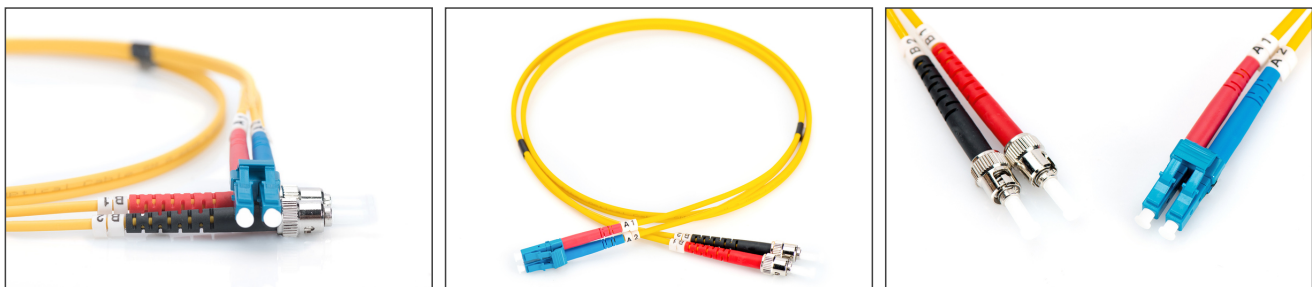

DIGITUS Fiber Optic Singlemode Patch Cord, LC / ST

DK-2931-05
EAN 4016032249368

FO patch cord, duplex, LC to ST SM OS2 09/125 μ , 5 m

FO patch cord, duplex, LC to ST, SM OS2 09/125 μ , 5 m

Future-oriented standards and high-end quality for your network.

- Duplex cable
- LSOH
- Connector with ceramic ferrule
- Cable diameter 2 mm
- Single packed with test-report
- Assortment: Fiber Optic Patch Cables
- Boot: single-color

- Cable diameter: 2 mm
- Cable type: I-VH 2E9/125 μ
- Color cable: yellow
- Connector 1: LC
- Connector 2: ST
- Fiber class: OS2
- Fiber diameter: 9/125 μ
- Mode: Singlemode
- Packaging: DIGITUS Polybag
- Length: 5 m

More images:

Part No.	DK-2931-05			
Lenght	5 m			
Cable Type	Duplex SM 9/125		OS2 LSZH	
	END A		END B	
Connector Type	LC		ST	
Insertion Loss (dB)	0.07	0.08	0.08	0.05
Return Loss (dB)	50.5	52.4	55.0	52.3
Q.C.	PASS			