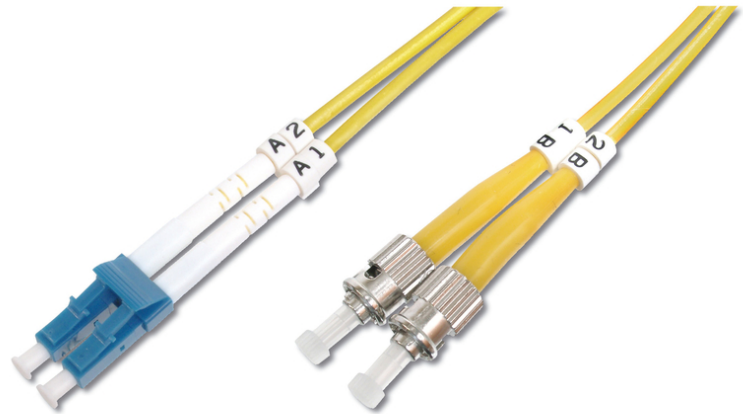

DIGITUS Fiber Optic Singlemode Patch Cord, LC / ST

DK-2931-03
EAN 4016032249351

FO patch cord, duplex, LC to ST SM OS2 09/125 μ , 3 m

FO patch cord, duplex, LC to ST, SM OS2 09/125 μ , 3 m

Future-oriented standards and high-end quality for your network.

- Duplex cable
- LSOH
- Connector with ceramic ferrule
- Cable diameter 2 mm
- Single packed with test-report
- Assortment: Fiber Optic Patch Cables
- Boot: single-color

- Cable diameter: 2 mm
- Cable type: I-VH 2E9/125 μ
- Color cable: yellow
- Connector 1: LC
- Connector 2: ST
- Fiber class: OS2
- Fiber diameter: 9/125 μ
- Mode: Singlemode
- Packaging: DIGITUS Polybag
- Length: 3 m

More images:

Part No.	DK-2931-03			
Lenght	3 m			
Cable Type	Duplex SM 9/125		OS2 LSZH	
	END A		END B	
Connector Type	LC		ST	
Insertion Loss (dB)	0.07	0.08	0.08	0.05
Return Loss (dB)	50.5	52.4	55.0	52.3
Q.C.	PASS			