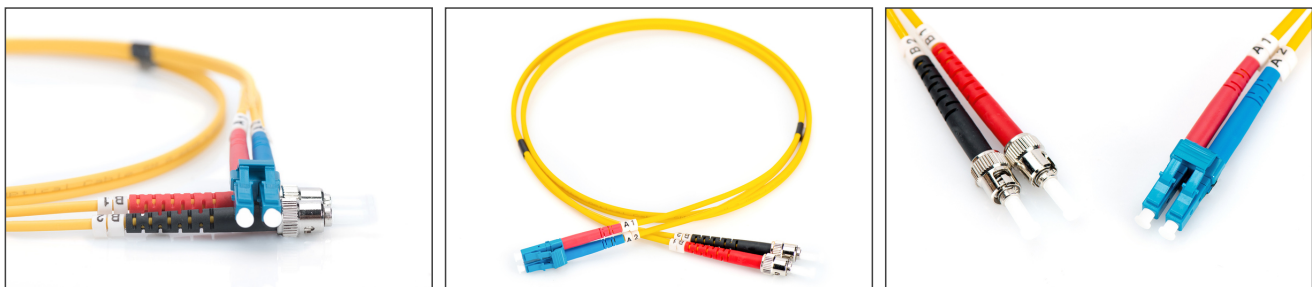

DIGITUS Fiber Optic Singlemode Patch Cord, LC / ST

DK-2931-03
EAN 4016032249351

FO patch cord, duplex, LC to ST SM OS2 09/125 μ , 3 m

FO patch cord, duplex, LC to ST, SM OS2 09/125 μ , 3 m

Future-oriented standards and high-end quality for your network.

- Duplex cable
- LSOH
- Connector with ceramic ferrule
- Cable diameter 2 mm
- Single packed with test-report
- Assortment: Fiber Optic Patch Cables
- Boot: single-color

- Cable diameter: 2 mm
- Cable type: I-VH 2E9/125 μ
- Color cable: yellow
- Connector 1: LC
- Connector 2: ST
- Fiber class: OS2
- Fiber diameter: 9/125 μ
- Mode: Singlemode
- Packaging: DIGITUS Polybag
- Length: 3 m

More images:

Part No.	DK-2931-03			
Lenght	3 m			
Cable Type	Duplex SM 9/125		OS2 LSZH	
	END A		END B	
Connector Type	LC		ST	
Insertion Loss (dB)	0.07	0.08	0.08	0.05
Return Loss (dB)	50.5	52.4	55.0	52.3
Q.C.	PASS			