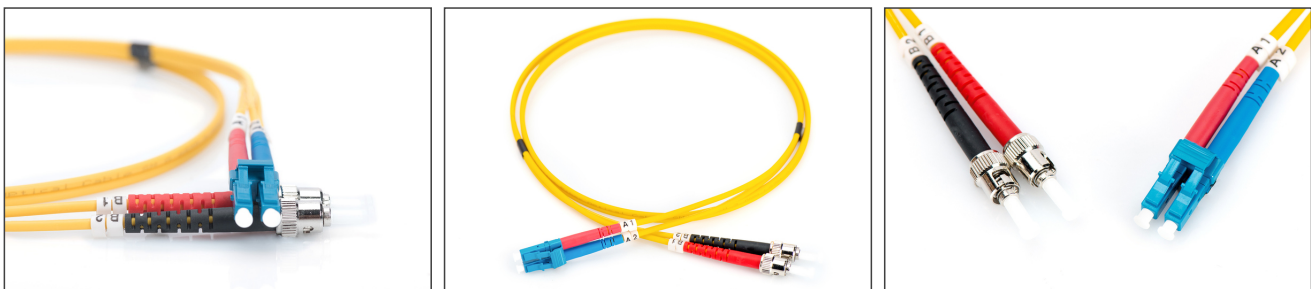

DIGITUS Fiber Optic Singlemode Patch Cord, LC / ST

DK-2931-03
EAN 4016032249351

FO patch cord, duplex, LC to ST SM OS2 09/125 μ, 3 m

FO patch cord, duplex, LC to ST, SM OS2 09/125 μ, 3 m

Future-oriented standards and high-end quality for your network.

- Duplex cable
- LSOH
- Connector with ceramic ferrule
- Cable diameter 2 mm
- Single packed with test-report
- Assortment: Fiber Optic Patch Cables
- Boot: single-color

- Cable diameter: 2 mm
- Cable type: I-VH 2E9/125μ
- Color cable: yellow
- Connector 1: LC
- Connector 2: ST
- Fiber class: OS2
- Fiber diameter: 9/125μ
- Mode: Singlemode
- Packaging: DIGITUS Polybag
- Length: 3 m

More images:

Part No.	DK-2931-03			
Lenght	3 m			
Cable Type	Duplex SM 9/125		OS2 LSZH	
	END A		END B	
Connector Type	LC		ST	
Insertion Loss (dB)	0.07	0.08	0.08	0.05
Return Loss (dB)	50.5	52.4	55.0	52.3
Q.C.	PASS			