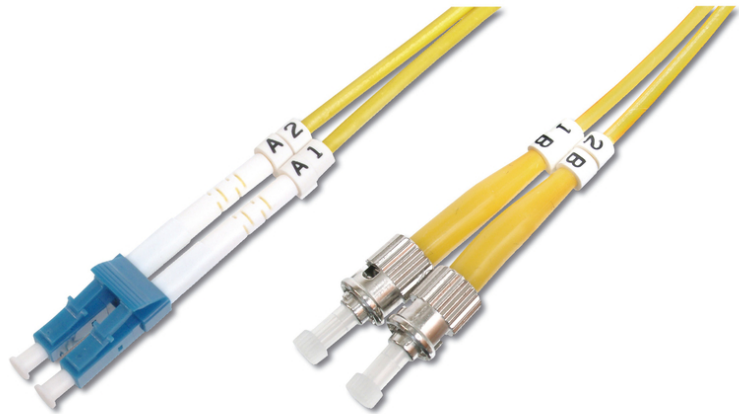

DIGITUS Fiber Optic Singlemode Patch Cord, LC / ST

DK-2931-03
EAN 4016032249351

FO patch cord, duplex, LC to ST SM OS2 09/125 μ, 3 m

FO patch cord, duplex, LC to ST, SM OS2 09/125 μ, 3 m

Future-oriented standards and high-end quality for your network.

- Duplex cable
- LSOH
- Connector with ceramic ferrule
- Cable diameter 2 mm
- Single packed with test-report
- Assortment: Fiber Optic Patch Cables
- Boot: single-color

- Cable diameter: 2 mm
- Cable type: I-VH 2E9/125μ
- Color cable: yellow
- Connector 1: LC
- Connector 2: ST
- Fiber class: OS2
- Fiber diameter: 9/125μ
- Mode: Singlemode
- Packaging: DIGITUS Polybag
- Length: 3 m

More images:

Part No.	DK-2931-03			
Lenght	3 m			
Cable Type	Duplex SM 9/125		OS2 LSZH	
	END A		END B	
Connector Type	LC		ST	
Insertion Loss (dB)	0.07	0.08	0.08	0.05
Return Loss (dB)	50.5	52.4	55.0	52.3
Q.C.	PASS			