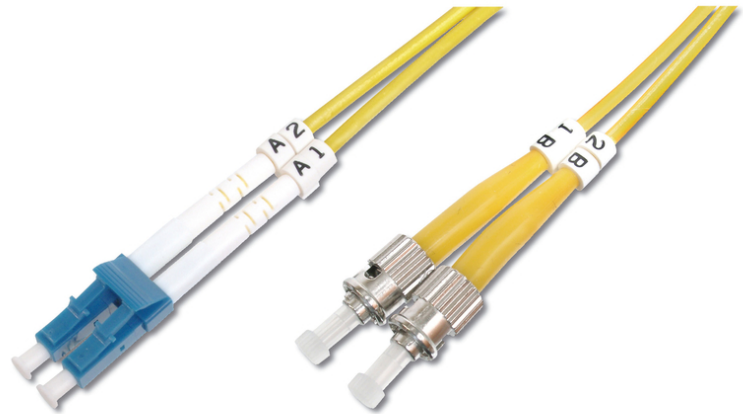

# DIGITUS Fiber Optic Singlemode Patch Cord, LC / ST

DK-2931-02  
EAN 4016032249344

**FO patch cord, duplex, LC to ST SM OS2 09/125 μ, 2 m**

FO patch cord, duplex, LC to ST, SM OS2 09/125 μ, 2 m

**Future-oriented standards and high-end quality for your network.**

- Duplex cable
- LSOH
- Connector with ceramic ferrule
- Cable diameter 2 mm
- Single packed with test-report
- Assortment: Fiber Optic Patch Cables
- Boot: single-color

- Cable diameter: 2 mm
- Cable type: I-VH 2E9/125μ
- Color cable: yellow
- Connector 1: LC
- Connector 2: ST
- Fiber class: OS2
- Fiber diameter: 9/125μ
- Mode: Singlemode
- Packaging: DIGITUS Polybag
- Length: 2 m

**More images:**

Part No.	DK-2931-02			
Lenght	2 m			
Cable Type	Duplex SM 9/125		OS2 LSZH	
	END A		END B	
Connector Type	LC		ST	
Insertion Loss (dB)	0.07	0.08	0.08	0.05
Return Loss (dB)	50.5	52.4	55.0	52.3
Q.C.	PASS			