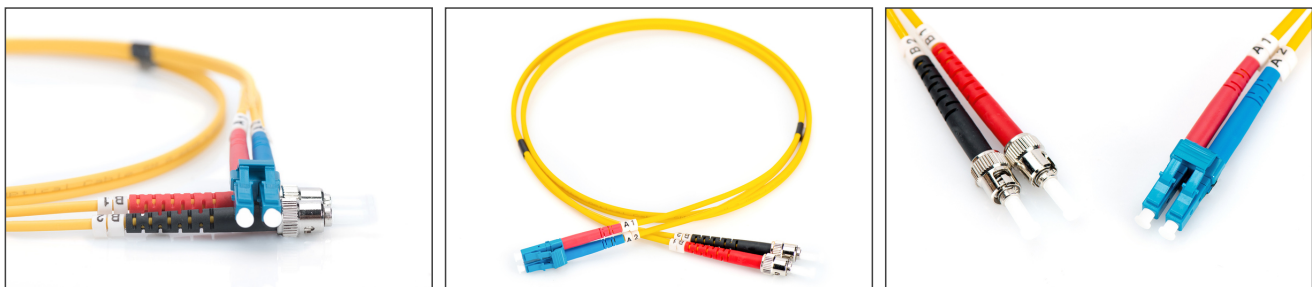

# DIGITUS Fiber Optic Singlemode Patch Cord, LC / ST

DK-2931-02  
EAN 4016032249344

**FO patch cord, duplex, LC to ST SM OS2 09/125 μ, 2 m**

FO patch cord, duplex, LC to ST, SM OS2 09/125 μ, 2 m

**Future-oriented standards and high-end quality for your network.**

- Duplex cable
- LSOH
- Connector with ceramic ferrule
- Cable diameter 2 mm
- Single packed with test-report
- Assortment: Fiber Optic Patch Cables
- Boot: single-color

- Cable diameter: 2 mm
- Cable type: I-VH 2E9/125μ
- Color cable: yellow
- Connector 1: LC
- Connector 2: ST
- Fiber class: OS2
- Fiber diameter: 9/125μ
- Mode: Singlemode
- Packaging: DIGITUS Polybag
- Length: 2 m

**More images:**

Part No.	DK-2931-02			
Lenght	2 m			
Cable Type	Duplex SM 9/125		OS2 LSZH	
	END A		END B	
Connector Type	LC		ST	
Insertion Loss (dB)	0.07	0.08	0.08	0.05
Return Loss (dB)	50.5	52.4	55.0	52.3
Q.C.	PASS			