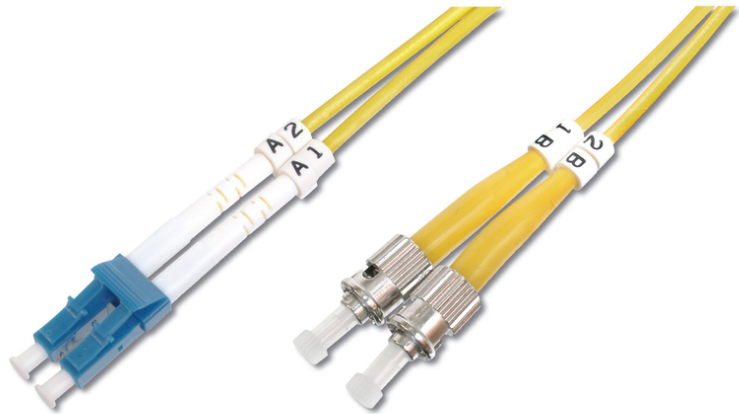

DIGITUS Fiber Optic Singlemode Patch Cord, LC / ST

DK-2931-01
EAN 4016032249337

FO patch cord, duplex, LC to ST SM OS2 09/125 μ , 1 m

FO patch cord, duplex, LC to ST, SM OS2 09/125 μ , 1 m

Future-oriented standards and high-end quality for your network.

- Duplex cable
- LSOH
- Connector with ceramic ferrule
- Cable diameter 2 mm
- Single packed with test-report
- Assortment: Fiber Optic Patch Cables
- Boot: single-color

- Cable diameter: 2 mm
- Cable type: I-VH 2E9/125 μ
- Color cable: yellow
- Connector 1: LC
- Connector 2: ST
- Fiber class: OS2
- Fiber diameter: 9/125 μ
- Mode: Singlemode
- Packaging: DIGITUS Polybag
- Length: 1 m

More images:

| | | | | |
|---------------------|-----------------|------|----------|------|
| Part No. | DK-2931-01 | | | |
| Lenght | 1 m | | | |
| Cable Type | Duplex SM 9/125 | | OS2 LSZH | |
| | END A | | END B | |
| Connector Type | LC | | ST | |
| | 0.07 | 0.08 | 0.08 | 0.05 |
| Insertion Loss (dB) | 50.5 | 52.4 | 55.0 | 52.3 |
| Return Loss (dB) | PASS | | | |
| Q.C. | PASS | | | |