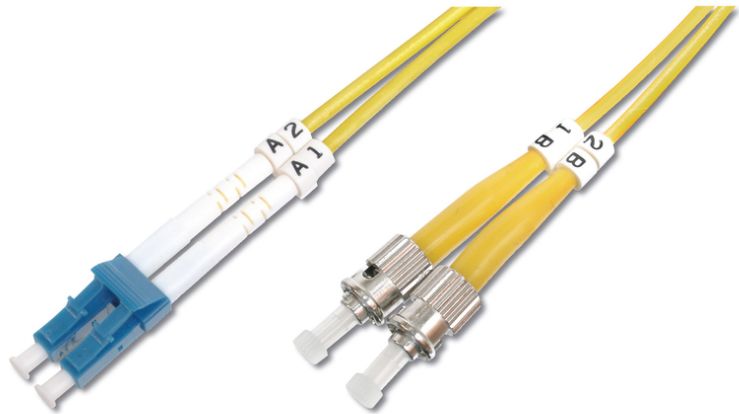

DIGITUS Fiber Optic Singlemode Patch Cord, LC / ST

DK-2931-01
EAN 4016032249337

FO patch cord, duplex, LC to ST SM OS2 09/125 μ, 1 m

FO patch cord, duplex, LC to ST, SM OS2 09/125 μ, 1 m

Future-oriented standards and high-end quality for your network.

- Duplex cable
- LSOH
- Connector with ceramic ferrule
- Cable diameter 2 mm
- Single packed with test-report
- Assortment: Fiber Optic Patch Cables
- Boot: single-color

- Cable diameter: 2 mm
- Cable type: I-VH 2E9/125μ
- Color cable: yellow
- Connector 1: LC
- Connector 2: ST
- Fiber class: OS2
- Fiber diameter: 9/125μ
- Mode: Singlemode
- Packaging: DIGITUS Polybag
- Length: 1 m

More images:

Part No.	DK-2931-01			
Length	1 m			
Cable Type	Duplex SM 9/125		OS2 LSZH	
	END A		END B	
Connector Type	LC		ST	
Insertion Loss (dB)	0.07	0.08	0.08	0.05
	Return Loss (dB)	50.5	52.4	55.0
Q.C.	PASS			