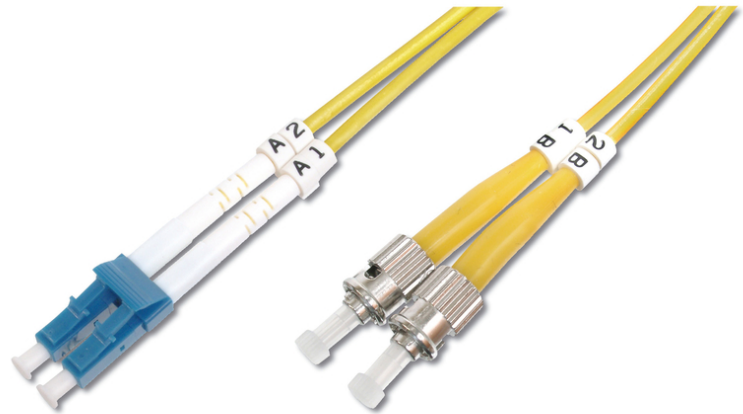

# DIGITUS Fiber Optic Singlemode Patch Cord, LC / ST

DK-2931-01  
EAN 4016032249337

**FO patch cord, duplex, LC to ST SM OS2 09/125 μ, 1 m**

FO patch cord, duplex, LC to ST, SM OS2 09/125 μ, 1 m

**Future-oriented standards and high-end quality for your network.**

- Duplex cable
- LSOH
- Connector with ceramic ferrule
- Cable diameter 2 mm
- Single packed with test-report
- Assortment: Fiber Optic Patch Cables
- Boot: single-color

- Cable diameter: 2 mm
- Cable type: I-VH 2E9/125μ
- Color cable: yellow
- Connector 1: LC
- Connector 2: ST
- Fiber class: OS2
- Fiber diameter: 9/125μ
- Mode: Singlemode
- Packaging: DIGITUS Polybag
- Length: 1 m

**More images:**

Part No.	DK-2931-01			
Length	1 m			
Cable Type	Duplex SM 9/125		OS2 LSZH	
	END A	END B		
Connector Type	LC	ST		
Insertion Loss (dB)	0.07	0.08	0.08	0.05
	Return Loss (dB)	50.5	52.4	55.0
Q.C.	PASS			