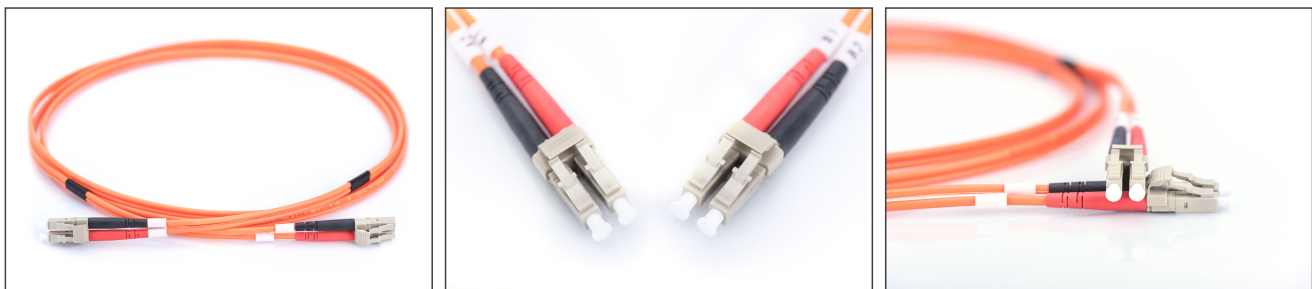

DIGITUS Fiber Optic Multimode Patch Cord, LC / LC

DK-2533-03
 EAN 4016032249047

FO patch cord, duplex, LC to LC MM OM2 50/125 μ, 3 m

FO patch cord, duplex, LC to LC,MM OM2 50/125 μ, 3 m

Future-oriented standards and high-end quality for your network.

- Duplex cable
- LSOH
- Connector with ceramic ferrule
- Cable diameter 2 mm
- Single packed with test-report
- Assortment: Fiber Optic Patch Cables
- Boot: single-color

- Cable diameter: 2 mm
- Cable type: I-VH 2G50/125μ
- Color cable: orange
- Connector 1: LC
- Connector 2: LC
- Fiber class: OM2
- Fiber diameter: 50/125μ
- Mode: Multimode
- Packaging: DIGITUS Polybag
- Length: 3 m

More images:

Part No.	DK-2533-03			
Lenght	3 m			
Cable Type	Duplex MM 50/125		OM2 LSZH	
	END A		END B	
Connector Type	LC		LC	
	LC	LC	LC	LC
Insertion Loss (dB)	0.07	0.18	0.1	0.14
Return Loss (dB)	39.5	39.7	31.5	35.4
Q.C.	PASS			