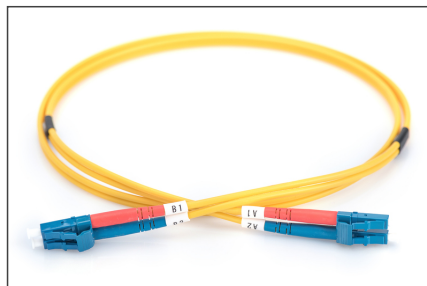

# DIGITUS Fiber Optic Singlemode Patch Cord, LC / LC

DK-2933-07  
EAN 4016032248958

**FO patch cord, duplex, LC to LC SM OS2 09/125  $\mu$ , 7 m**

FO patch cord, duplex, LC to LC, SM OS2 09/125  $\mu$ , 7 m

**Future-oriented standards and high-end quality for your network.**

- Duplex cable
- LSOH
- Connector with ceramic ferrule
- Cable diameter 2 mm
- Single packed with test-report
- Boot: single-color

- Cable diameter: 2 mm
- Cable type: I-VH 2E9/125 $\mu$
- Color cable: yellow
- Connector 1: LC
- Connector 2: LC
- Fiber class: OS2
- Fiber diameter: 9/125 $\mu$
- Mode: Singlemode
- Packaging: DIGITUS Polybag
- Length: 7 m

**More images:**

Part No.	DK-2933-07			
Lenght	7 m			
Cable Type	Duplex SM 9/125		OS2 LSZH	
	END A		END B	
Connector Type	LC		LC	
	LC		LC	
Insertion Loss (dB)	0.12	0.15	0.15	0.19
Return Loss (dB)	51.8	53.2	51.1	50.7
Q.C.	PASS			