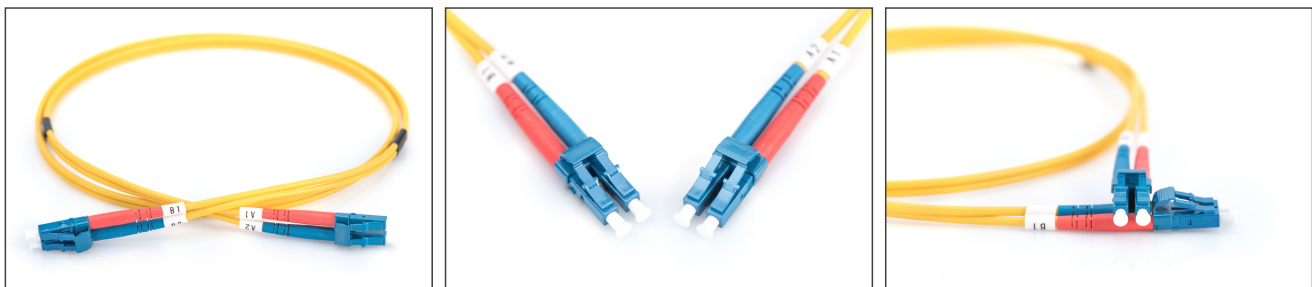

DIGITUS Fiber Optic Singlemode Patch Cord, LC / LC

DK-2933-05
 EAN 4016032248941

FO patch cord, duplex, LC to LC SM OS2 09/125 μ, 5 m

FO patch cord, duplex, LC to LC, SM OS2 09/125 μ, 5 m

Future-oriented standards and high-end quality for your network.

- Duplex cable
- LSOH
- Connector with ceramic ferrule
- Cable diameter 2 mm
- Single packed with test-report
- Assortment: Fiber Optic Patch Cables
- Boot: single-color

- Cable diameter: 2 mm
- Cable type: I-VH 2E9/125μ
- Color cable: yellow
- Connector 1: LC
- Connector 2: LC
- Fiber class: OS2
- Fiber diameter: 9/125μ
- Mode: Singlemode
- Packaging: DIGITUS Polybag
- Length: 5 m

More images:

Part No.	DK-2933-05			
Lenght	5 m			
Cable Type	Duplex SM 9/125		OS2 LSZH	
	END A		END B	
Connector Type	LC		LC	
Insertion Loss (dB)	0.12	0.15	0.15	0.19
Return Loss (dB)	51.8	53.2	51.1	50.7
Q.C.	PASS			