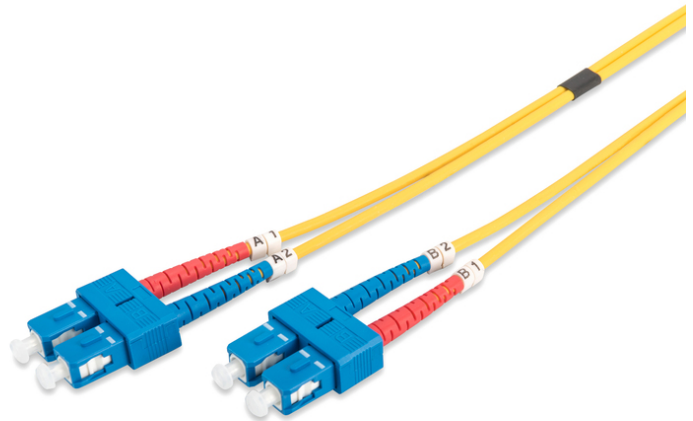

# DIGITUS Fiber Optic Singlemode Patch Cord, SC / SC

DK-2922-10  
EAN 4016032248781

**FO patch cord, duplex, SC to SC SM OS2 09/125 μ, 10 m**  
FO patch cord, duplex, SC to SC, SM OS2 09/125 μ, 10 m  
**Future-oriented standards and high-end quality for your network.**

- Duplex cable
- LSOH
- Connector with ceramic ferrule
- Cable diameter 2 mm
- Single packed with test-report
- Assortment: Fiber Optic Patch Cables
- Boot: single-color

- Cable diameter: 2 mm
- Cable type: I-VH 2E9/125μ
- Color cable: yellow
- Connector 1: SC
- Connector 2: SC
- Fiber class: OS2
- Fiber diameter: 9/125μ
- Mode: Singlemode
- Packaging: DIGITUS Polybag
- Length: 10 m

**More images:**

Part No.	DK-2922-10			
Lenght	10 m			
Cable Type	Duplex SM 9/125		OS2 LSZH	
	END A		END B	
Connector Type	SC		SC	
Insertion Loss (dB)	0.11	0.15	0.15	0.19
Return Loss (dB)	53.7	50.9	52.8	51.4
Q.C.	PASS			