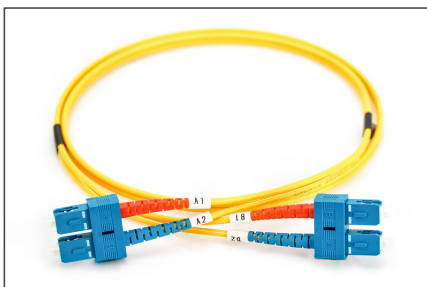

# DIGITUS Fiber Optic Singlemode Patch Cord, SC / SC

**DK-2922-10**  
**EAN 4016032248781**

**FO patch cord, duplex, SC to SC SM OS2 09/125 μ, 10 m**  
 FO patch cord, duplex, SC to SC, SM OS2 09/125 μ, 10 m  
**Future-oriented standards and high-end quality for your network.**

- Duplex cable
- LSOH
- Connector with ceramic ferrule
- Cable diameter 2 mm
- Single packed with test-report
- Assortment: Fiber Optic Patch Cables
- Boot: single-color

- Cable diameter: 2 mm
- Cable type: I-VH 2E9/125μ
- Color cable: yellow
- Connector 1: SC
- Connector 2: SC
- Fiber class: OS2
- Fiber diameter: 9/125μ
- Mode: Singlemode
- Packaging: DIGITUS Polybag
- Length: 10 m

**More images:**

Part No.	DK-2922-10			
Length	10 m			
Cable Type	Duplex SM 9/125		OS2 LSZH	
	END A		END B	
Connector Type	SC		SC	
Insertion Loss (dB)	0.11	0.15	0.15	0.19
	Return Loss (dB)	53.7	50.9	52.8
Q.C.	PASS			