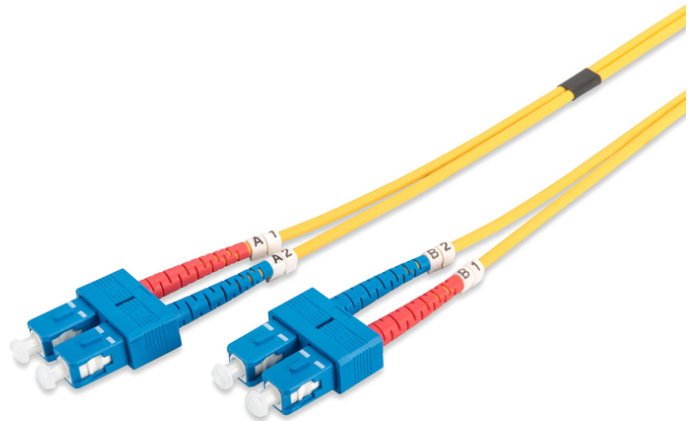

# DIGITUS Fiber Optic Singlemode Patch Cord, SC / SC

DK-2922-10  
EAN 4016032248781

**FO patch cord, duplex, SC to SC SM OS2 09/125 μ, 10 m**  
FO patch cord, duplex, SC to SC, SM OS2 09/125 μ, 10 m  
**Future-oriented standards and high-end quality for your network.**

- Duplex cable
- LSOH
- Connector with ceramic ferrule
- Cable diameter 2 mm
- Single packed with test-report
- Assortment: Fiber Optic Patch Cables
- Boot: single-color

- Cable diameter: 2 mm
- Cable type: I-VH 2E9/125μ
- Color cable: yellow
- Connector 1: SC
- Connector 2: SC
- Fiber class: OS2
- Fiber diameter: 9/125μ
- Mode: Singlemode
- Packaging: DIGITUS Polybag
- Length: 10 m

**More images:**

Part No.	DK-2922-10			
Length	10 m			
Cable Type	Duplex SM 9/125		OS2 LSZH	
	END A		END B	
Connector Type	SC		SC	
Insertion Loss (dB)	0.11	0.15	0.15	0.19
	53.7	50.9	52.8	51.4
Return Loss (dB)				
Q.C.	PASS			