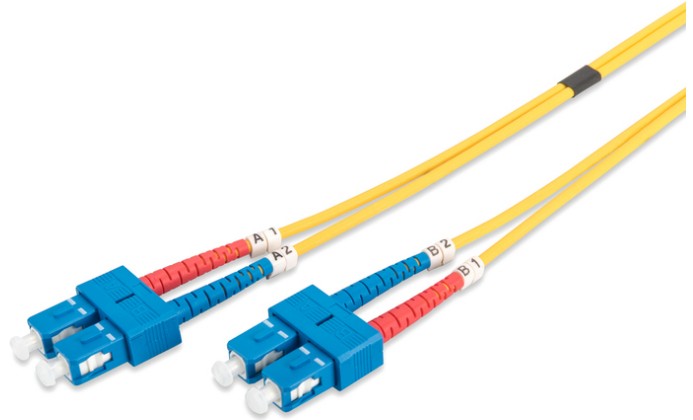

DIGITUS Fiber Optic Singlemode Patch Cord, SC / SC

DK-2922-10
EAN 4016032248781

FO patch cord, duplex, SC to SC SM OS2 09/125 μ, 10 m
 FO patch cord, duplex, SC to SC, SM OS2 09/125 μ, 10 m
Future-oriented standards and high-end quality for your network.

- Duplex cable
- LSOH
- Connector with ceramic ferrule
- Cable diameter 2 mm
- Single packed with test-report
- Assortment: Fiber Optic Patch Cables
- Boot: single-color

- Cable diameter: 2 mm
- Cable type: I-VH 2E9/125μ
- Color cable: yellow
- Connector 1: SC
- Connector 2: SC
- Fiber class: OS2
- Fiber diameter: 9/125μ
- Mode: Singlemode
- Packaging: DIGITUS Polybag
- Length: 10 m

More images:

| | | | | |
|---------------------|-----------------|----------|------|------|
| Part No. | DK-2922-10 | | | |
| Lenght | 10 m | | | |
| Cable Type | Duplex SM 9/125 | OS2 LSZH | | |
| | END A | END B | | |
| Connector Type | SC | SC | | |
| Insertion Loss (dB) | 0.11 | 0.15 | 0.15 | 0.19 |
| Return Loss (dB) | 53.7 | 50.9 | 52.8 | 51.4 |
| Q.C. | PASS | | | |