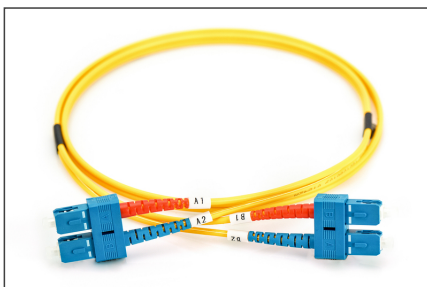

# DIGITUS Fiber Optic Singlemode Patch Cord, SC / SC

DK-2922-10  
EAN 4016032248781

**FO patch cord, duplex, SC to SC SM OS2 09/125 μ, 10 m**  
FO patch cord, duplex, SC to SC, SM OS2 09/125 μ, 10 m  
**Future-oriented standards and high-end quality for your network.**

- Duplex cable
- LSOH
- Connector with ceramic ferrule
- Cable diameter 2 mm
- Single packed with test-report
- Assortment: Fiber Optic Patch Cables
- Boot: single-color

- Cable diameter: 2 mm
- Cable type: I-VH 2E9/125μ
- Color cable: yellow
- Connector 1: SC
- Connector 2: SC
- Fiber class: OS2
- Fiber diameter: 9/125μ
- Mode: Singlemode
- Packaging: DIGITUS Polybag
- Length: 10 m

**More images:**

Part No.	DK-2922-10			
Length	10 m			
Cable Type	Duplex SM 9/125		OS2 LSZH	
	END A		END B	
Connector Type	SC		SC	
Insertion Loss (dB)	0.11	0.15	0.15	0.19
	53.7	50.9	52.8	51.4
Return Loss (dB)				
Q.C.	PASS			