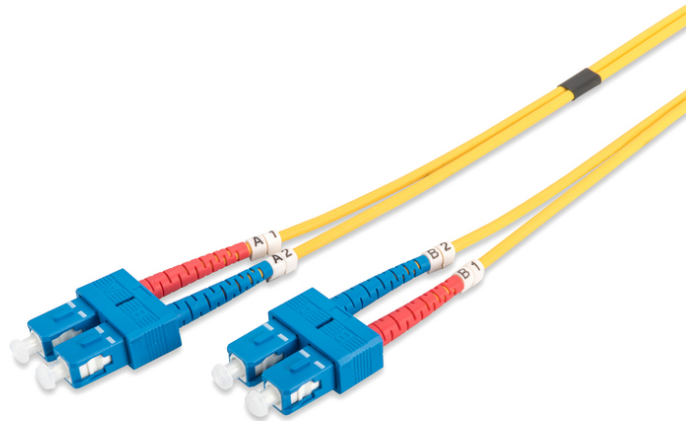

# DIGITUS Fiber Optic Singlemode Patch Cord, SC / SC

DK-2922-05  
EAN 4016032248767

**FO patch cord, duplex, SC to SC SM OS2 09/125 μ, 5 m**

FO patch cord, duplex, SC to SC, SM OS2 09/125 μ, 5 m

**Future-oriented standards and high-end quality for your network.**

- Duplex cable
- LSOH
- Connector with ceramic ferrule
- Cable diameter 2 mm
- Single packed with test-report
- Assortment: Fiber Optic Patch Cables
- Boot: single-color

- Cable diameter: 2 mm
- Cable type: I-VH 2E9/125μ
- Color cable: yellow
- Connector 1: SC
- Connector 2: SC
- Fiber class: OS2
- Fiber diameter: 9/125μ
- Mode: Singlemode
- Packaging: DIGITUS Polybag
- Length: 5 m

**More images:**

Part No.	DK-2922-05			
Length	5 m			
Cable Type	Duplex SM 9/125		OS2 LSZH	
	END A		END B	
Connector Type	SC		SC	
Insertion Loss (dB)	0.11	0.15	0.15	0.19
Return Loss (dB)	53.7	50.9	52.8	51.4
Q.C.	PASS			