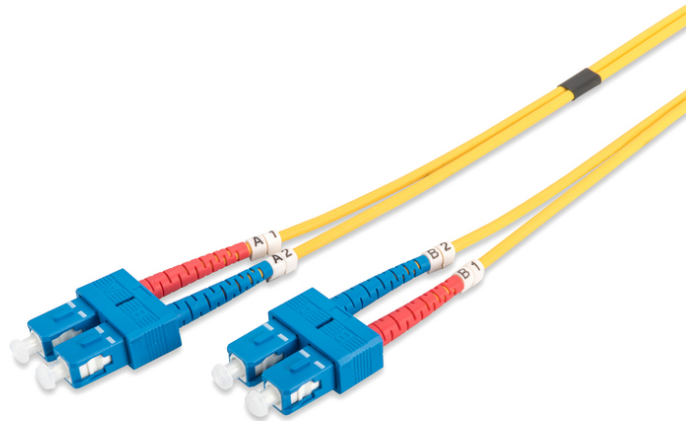

# DIGITUS Fiber Optic Singlemode Patch Cord, SC / SC

DK-2922-03  
EAN 4016032248750

**FO patch cord, duplex, SC to SC SM OS2 09/125 μ, 3 m**

FO patch cord, duplex, SC to SC, SM OS2 09/125 μ, 3 m

**Best performance and link quality for your network.**

- Duplex cable
- LSOH
- Connector with ceramic ferrule
- Cable diameter 2 mm
- Single packed with test-report
- Assortment: Fiber Optic Patch Cables
- Boot: single-color

- Cable diameter: 2 mm
- Cable type: I-VH 2E9/125μ
- Color cable: yellow
- Connector 1: SC
- Connector 2: SC
- Fiber class: OS2
- Fiber diameter: 9/125μ
- Mode: Singlemode
- Packaging: DIGITUS Polybag
- Length: 3 m

**More images:**

Part No.	DK-2922-03			
Length	3 m			
Cable Type	Duplex SM 9/125		OS2 LSZH	
	END A		END B	
Connector Type	SC		SC	
Insertion Loss (dB)	0.11	0.15	0.15	0.19
	53.7	50.9	52.8	51.4
Return Loss (dB)				
Q.C.	PASS			