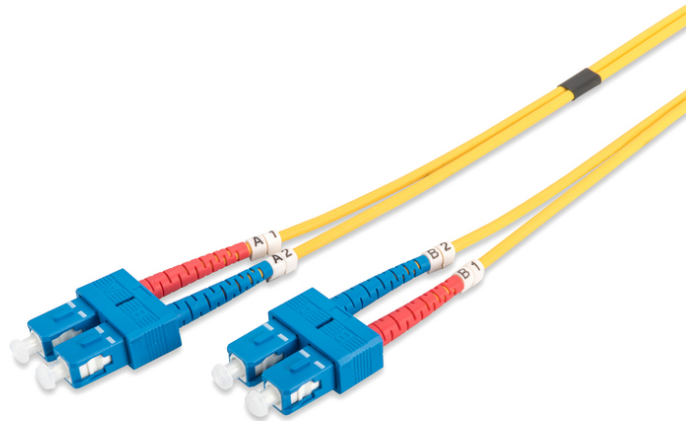

DIGITUS Fiber Optic Singlemode Patch Cord, SC / SC

DK-2922-03
EAN 4016032248750

FO patch cord, duplex, SC to SC SM OS2 09/125 μ, 3 m

FO patch cord, duplex, SC to SC, SM OS2 09/125 μ, 3 m

Best performance and link quality for your network.

- Duplex cable
- LSOH
- Connector with ceramic ferrule
- Cable diameter 2 mm
- Single packed with test-report
- Assortment: Fiber Optic Patch Cables
- Boot: single-color

- Cable diameter: 2 mm
- Cable type: I-VH 2E9/125μ
- Color cable: yellow
- Connector 1: SC
- Connector 2: SC
- Fiber class: OS2
- Fiber diameter: 9/125μ
- Mode: Singlemode
- Packaging: DIGITUS Polybag
- Length: 3 m

More images:

Part No.	DK-2922-03			
Length	3 m			
Cable Type	Duplex SM 9/125		OS2 LSZH	
	END A		END B	
Connector Type	SC		SC	
Insertion Loss (dB)	0.11	0.15	0.15	0.19
	Return Loss (dB)	53.7	50.9	52.8
Q.C.	PASS			