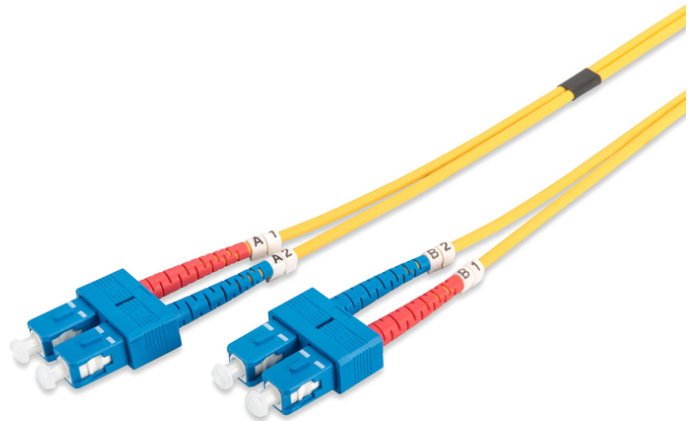

DIGITUS Fiber Optic Singlemode Patch Cord, SC / SC

DK-2922-02
 EAN 4016032248743

FO patch cord, duplex, SC to SC SM OS2 09/125 μ , 2 m

FO patch cord, duplex, SC to SC, SM OS2 09/125 μ , 2 m

Future-oriented standards and high-end quality for your network.

- Duplex cable
- LSOH
- Connector with ceramic ferrule
- Cable diameter 2 mm
- Single packed with test-report
- Assortment: Fiber Optic Patch Cables
- Boot: single-color

- Cable diameter: 2 mm
- Cable type: I-VH 2E9/125 μ
- Color cable: yellow
- Connector 1: SC
- Connector 2: SC
- Fiber class: OS2
- Fiber diameter: 9/125 μ
- Mode: Singlemode
- Packaging: DIGITUS Polybag
- Length: 2 m

More images:

Part No.	DK-2922-02			
Lenght	2 m			
Cable Type	Duplex SM 9/125		OS2 LSZH	
	END A		END B	
Connector Type	SC		SC	
	SC		SC	
Insertion Loss (dB)	0.11	0.15	0.15	0.19
Return Loss (dB)	53.7	50.9	52.8	51.4
Q.C.	PASS			