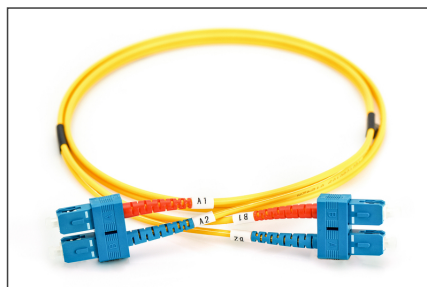

DIGITUS Fiber Optic Singlemode Patch Cord, SC / SC

DK-2922-02
EAN 4016032248743

FO patch cord, duplex, SC to SC SM OS2 09/125 μ , 2 m

FO patch cord, duplex, SC to SC, SM OS2 09/125 μ , 2 m

Future-oriented standards and high-end quality for your network.

- Duplex cable
- LSOH
- Connector with ceramic ferrule
- Cable diameter 2 mm
- Single packed with test-report
- Assortment: Fiber Optic Patch Cables
- Boot: single-color

- Cable diameter: 2 mm
- Cable type: I-VH 2E9/125 μ
- Color cable: yellow
- Connector 1: SC
- Connector 2: SC
- Fiber class: OS2
- Fiber diameter: 9/125 μ
- Mode: Singlemode
- Packaging: DIGITUS Polybag
- Length: 2 m

More images:

Part No.	DK-2922-02			
Lenght	2 m			
Cable Type	Duplex SM 9/125		OS2 LSZH	
	END A		END B	
Connector Type	SC		SC	
Insertion Loss (dB)	0.11	0.15	0.15	0.19
Return Loss (dB)	53.7	50.9	52.8	51.4
Q.C.	PASS			