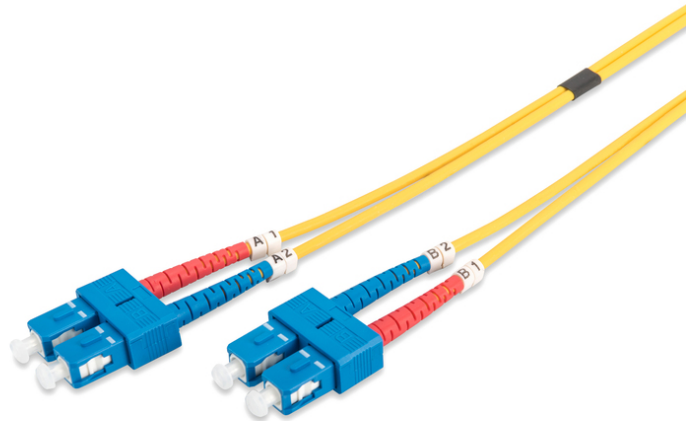

DIGITUS Fiber Optic Singlemode Patch Cord, SC / SC

DK-2922-02
EAN 4016032248743

FO patch cord, duplex, SC to SC SM OS2 09/125 μ , 2 m

FO patch cord, duplex, SC to SC, SM OS2 09/125 μ , 2 m

Future-oriented standards and high-end quality for your network.

- Duplex cable
- LSOH
- Connector with ceramic ferrule
- Cable diameter 2 mm
- Single packed with test-report
- Assortment: Fiber Optic Patch Cables
- Boot: single-color

- Cable diameter: 2 mm
- Cable type: I-VH 2E9/125 μ
- Color cable: yellow
- Connector 1: SC
- Connector 2: SC
- Fiber class: OS2
- Fiber diameter: 9/125 μ
- Mode: Singlemode
- Packaging: DIGITUS Polybag
- Length: 2 m

More images:

Part No.	DK-2922-02			
Lenght	2 m			
Cable Type	Duplex SM 9/125		OS2 LSZH	
	END A		END B	
Connector Type	SC		SC	
Insertion Loss (dB)	0.11	0.15	0.15	0.19
Return Loss (dB)	53.7	50.9	52.8	51.4
Q.C.	PASS			