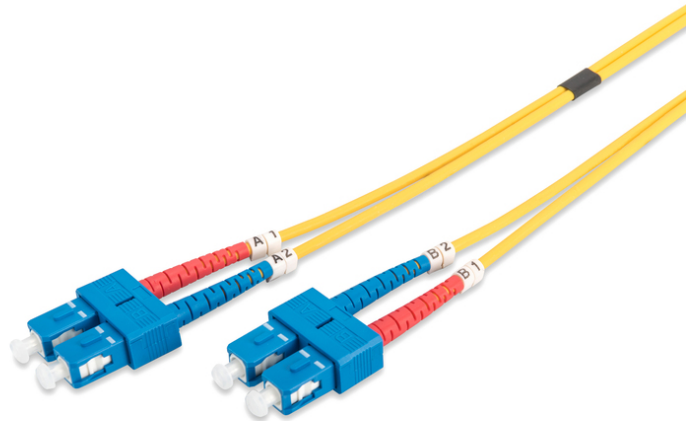

DIGITUS Fiber Optic Singlemode Patch Cord, SC / SC

DK-2922-01
EAN 4016032248736

FO patch cord, duplex, SC to SC SM OS2 09/125 μ, 1 m

FO patch cord, duplex, SC to SC, SM OS2 09/125 μ, 1 m

Future-oriented standards and high-end quality for your network.

- Duplex cable
- LSOH
- Connector with ceramic ferrule
- Cable diameter 2 mm
- Single packed with test-report
- Assortment: Fiber Optic Patch Cables
- Boot: single-color

- Cable diameter: 2 mm
- Cable type: I-VH 2E9/125μ
- Color cable: yellow
- Connector 1: SC
- Connector 2: SC
- Fiber class: OS2
- Fiber diameter: 9/125μ
- Mode: Singlemode
- Packaging: DIGITUS Polybag
- Length: 1 m

More images:

Part No.	DK-2922-01			
Length	1 m			
Cable Type	Duplex SM 9/125		OS2 LSZH	
	END A		END B	
Connector Type	SC		SC	
Insertion Loss (dB)	0.11	0.15	0.15	0.19
Return Loss (dB)	53.7	50.9	52.8	51.4
Q.C.	PASS			