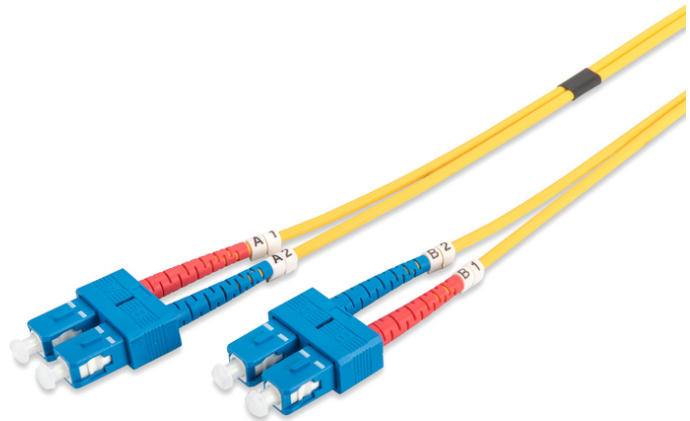

DIGITUS Fiber Optic Singlemode Patch Cord, SC / SC

DK-2922-01
EAN 4016032248736

FO patch cord, duplex, SC to SC SM OS2 09/125 μ , 1 m

FO patch cord, duplex, SC to SC, SM OS2 09/125 μ , 1 m

Future-oriented standards and high-end quality for your network.

- Duplex cable
- LSOH
- Connector with ceramic ferrule
- Cable diameter 2 mm
- Single packed with test-report
- Assortment: Fiber Optic Patch Cables
- Boot: single-color

- Cable diameter: 2 mm
- Cable type: I-VH 2E9/125 μ
- Color cable: yellow
- Connector 1: SC
- Connector 2: SC
- Fiber class: OS2
- Fiber diameter: 9/125 μ
- Mode: Singlemode
- Packaging: DIGITUS Polybag
- Length: 1 m

More images:

Part No.	DK-2922-01			
Length	1 m			
Cable Type	Duplex SM 9/125		OS2 LSZH	
	END A		END B	
Connector Type	SC		SC	
Insertion Loss (dB)	0.11	0.15	0.15	0.19
Return Loss (dB)	53.7	50.9	52.8	51.4
Q.C.	PASS			