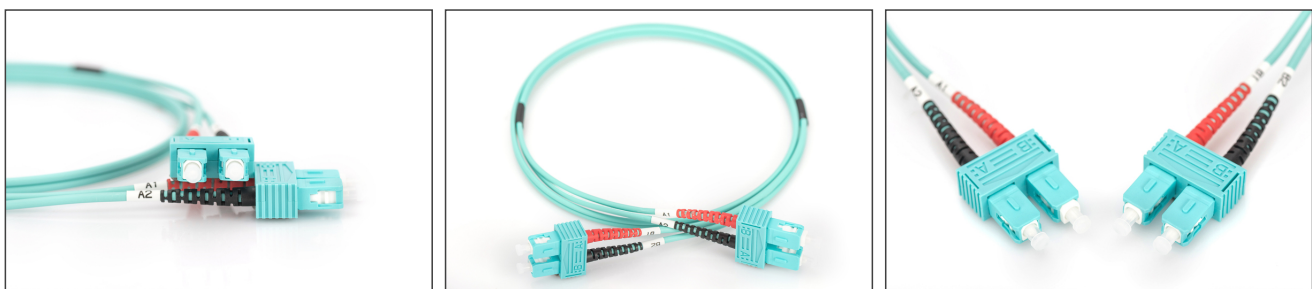

DIGITUS Fiber Optic Multimode Patch Cord, OM 3, SC / SC

DK-2522-10/3
EAN 4016032248729

FO patch cord, duplex, SC to SC MM OM3 50/125 μ, 10 m

FO patch cord, duplex, SC to SC,MM OM3 50/125 μ, 10 m

Future-oriented standards and high-end quality for your network.

- Duplex cable
- LSOH
- Connector with ceramic ferrule
- Cable diameter 2 mm
- Single packed with test-report
- Assortment: Fiber Optic Patch Cables
- Boot: two-color

- Cable diameter: 2 mm
- Cable type: I-VH 2G50/125μ
- Color cable: aqua
- Connector 1: SC
- Connector 2: SC
- Fiber class: OM3
- Fiber diameter: 50/125μ
- Mode: Multimode
- Packaging: DIGITUS Polybag
- Length: 10 m

More images:

Part No.	DK-2522-10/3			
Lenght	10 m			
Cable Type	Duplex MM 50/125		OM3 LSZH	
	END A		END B	
Connector Type	SC		SC	
Insertion Loss (dB)	0.25	0.25	0.12	0.18
Return Loss (dB)	31.5	30.2	32.7	34.7
Q.C.	PASS			