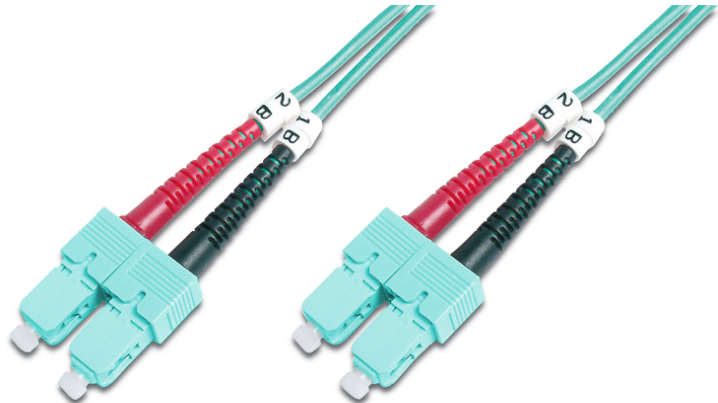

DIGITUS Fiber Optic Multimode Patch Cord, OM 3, SC / SC

DK-2522-10/3
EAN 4016032248729

FO patch cord, duplex, SC to SC MM OM3 50/125 μ, 10 m

FO patch cord, duplex, SC to SC,MM OM3 50/125 μ, 10 m

Future-oriented standards and high-end quality for your network.

- Duplex cable
- LSOH
- Connector with ceramic ferrule
- Cable diameter 2 mm
- Single packed with test-report
- Assortment: Fiber Optic Patch Cables
- Boot: two-color

- Cable diameter: 2 mm
- Cable type: I-VH 2G50/125μ
- Color cable: aqua
- Connector 1: SC
- Connector 2: SC
- Fiber class: OM3
- Fiber diameter: 50/125μ
- Mode: Multimode
- Packaging: DIGITUS Polybag
- Length: 10 m

More images:

Part No.	DK-2522-10/3			
Lenght	10 m			
Cable Type	Duplex MM 50/125		OM3 LSZH	
	END A		END B	
Connector Type	SC		SC	
Insertion Loss (dB)	0.25	0.25	0.12	0.18
Return Loss (dB)	31.5	30.2	32.7	34.7
Q.C.	PASS			