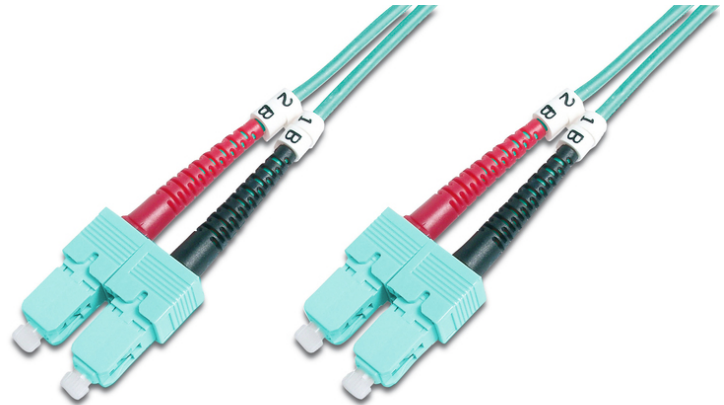

# DIGITUS Fiber Optic Multimode Patch Cord, OM 3, SC / SC

DK-2522-10/3  
EAN 4016032248729

**FO patch cord, duplex, SC to SC MM OM3 50/125 μ, 10 m**

FO patch cord, duplex, SC to SC,MM OM3 50/125 μ, 10 m

**Future-oriented standards and high-end quality for your network.**

- Duplex cable
- LSOH
- Connector with ceramic ferrule
- Cable diameter 2 mm
- Single packed with test-report
- Assortment: Fiber Optic Patch Cables
- Boot: two-color

- Cable diameter: 2 mm
- Cable type: I-VH 2G50/125μ
- Color cable: aqua
- Connector 1: SC
- Connector 2: SC
- Fiber class: OM3
- Fiber diameter: 50/125μ
- Mode: Multimode
- Packaging: DIGITUS Polybag
- Length: 10 m

**More images:**

Part No.	DK-2522-10/3			
Lenght	10 m			
Cable Type	Duplex MM 50/125		OM3 LSZH	
	END A		END B	
Connector Type	SC		SC	
Insertion Loss (dB)	0.25	0.25	0.12	0.18
Return Loss (dB)	31.5	30.2	32.7	34.7
Q.C.	PASS			