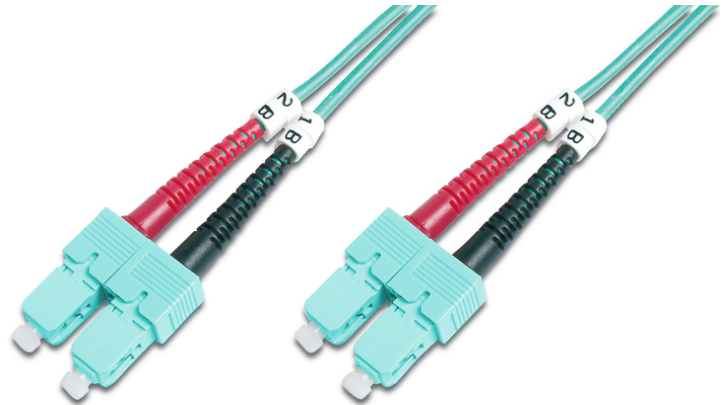

DIGITUS Fiber Optic Multimode Patch Cord, OM 3, SC / SC

DK-2522-10/3
 EAN 4016032248729

FO patch cord, duplex, SC to SC MM OM3 50/125 μ, 10 m

FO patch cord, duplex, SC to SC,MM OM3 50/125 μ, 10 m

Future-oriented standards and high-end quality for your network.

- Duplex cable
- LSOH
- Connector with ceramic ferrule
- Cable diameter 2 mm
- Single packed with test-report
- Assortment: Fiber Optic Patch Cables
- Boot: two-color

- Cable diameter: 2 mm
- Cable type: I-VH 2G50/125μ
- Color cable: aqua
- Connector 1: SC
- Connector 2: SC
- Fiber class: OM3
- Fiber diameter: 50/125μ
- Mode: Multimode
- Packaging: DIGITUS Polybag
- Length: 10 m

More images:

Part No.	DK-2522-10/3			
Lenght	10 m			
Cable Type	Duplex MM 50/125		OM3 LSZH	
	END A		END B	
Connector Type	SC		SC	
Insertion Loss (dB)	0.25	0.25	0.12	0.18
Return Loss (dB)	31.5	30.2	32.7	34.7
Q.C.	PASS			