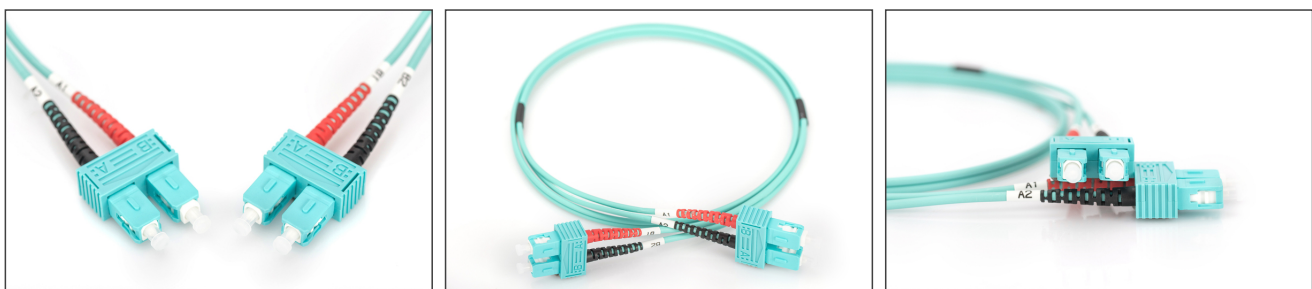

# DIGITUS Fiber Optic Multimode Patch Cord, OM 3, SC / SC

DK-2522-03/3  
 EAN 4016032248552

**FO patch cord, duplex, SC to SC MM OM3 50/125 μ, 3 m**

FO patch cord, duplex, SC to SC,MM OM3 50/125 μ, 3 m

**Future-oriented standards and high-end quality for your network.**

- Duplex cable
- LSOH
- Connector with ceramic ferrule
- Cable diameter 2 mm
- Single packed with test-report
- Assortment: Fiber Optic Patch Cables
- Boot: two-color

- Cable diameter: 2 mm
- Cable type: I-VH 2G50/125μ
- Color cable: aqua
- Connector 1: SC
- Connector 2: SC
- Fiber class: OM3
- Fiber diameter: 50/125μ
- Mode: Multimode
- Packaging: DIGITUS Polybag
- Length: 3 m

**More images:**

Part No.	DK-2522-03/3			
Lenght	3 m			
Cable Type	Duplex MM 50/125		OM3 LSZH	
	END A		END B	
Connector Type	SC		SC	
Insertion Loss (dB)	0.25	0.25	0.12	0.18
Return Loss (dB)	31.5	30.2	32.7	34.7
Q.C.	PASS			