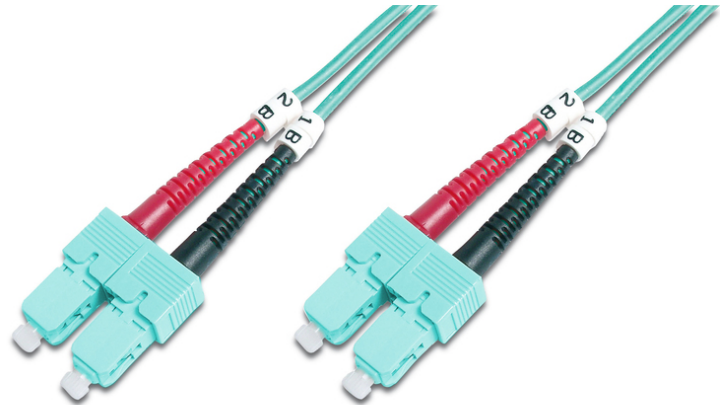

# DIGITUS Fiber Optic Multimode Patch Cord, OM 3, SC / SC

DK-2522-03/3  
 EAN 4016032248552

**FO patch cord, duplex, SC to SC MM OM3 50/125 μ, 3 m**

FO patch cord, duplex, SC to SC,MM OM3 50/125 μ, 3 m

**Future-oriented standards and high-end quality for your network.**

- Duplex cable
- LSOH
- Connector with ceramic ferrule
- Cable diameter 2 mm
- Single packed with test-report
- Assortment: Fiber Optic Patch Cables
- Boot: two-color

- Cable diameter: 2 mm
- Cable type: I-VH 2G50/125μ
- Color cable: aqua
- Connector 1: SC
- Connector 2: SC
- Fiber class: OM3
- Fiber diameter: 50/125μ
- Mode: Multimode
- Packaging: DIGITUS Polybag
- Length: 3 m

**More images:**

Part No.	DK-2522-03/3			
Lenght	3 m			
Cable Type	Duplex MM 50/125		OM3 LSZH	
	END A		END B	
Connector Type	SC		SC	
Insertion Loss (dB)	0.25	0.25	0.12	0.18
Return Loss (dB)	31.5	30.2	32.7	34.7
Q.C.	PASS			