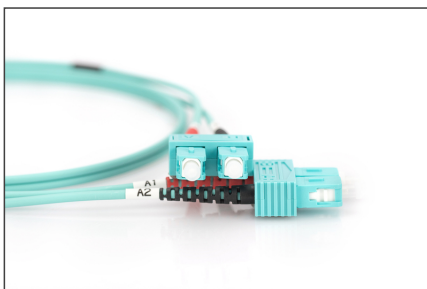

# DIGITUS Fiber Optic Multimode Patch Cord, OM 3, SC / SC

DK-2522-02/3  
 EAN 4016032248545

**FO patch cord, duplex, SC to SC MM OM3 50/125 μ, 2 m**

FO patch cord, duplex, SC to SC,MM OM3 50/125 μ, 2 m

**Future-oriented standards and high-end quality for your network.**

- Duplex cable
- LSOH
- Connector with ceramic ferrule
- Cable diameter 2 mm
- Single packed with test-report
- Assortment: Fiber Optic Patch Cables
- Boot: two-color

- Cable diameter: 2 mm
- Cable type: I-VH 2G50/125μ
- Color cable: aqua
- Connector 1: SC
- Connector 2: SC
- Fiber class: OM3
- Fiber diameter: 50/125μ
- Mode: Multimode
- Packaging: DIGITUS Polybag
- Length: 2 m

**More images:**

Part No.	DK-2522-02/3			
Lenght	2 m			
Cable Type	Duplex MM 50/125		OM3 LSZH	
	END A		END B	
Connector Type	SC		SC	
Insertion Loss (dB)	0.25	0.25	0.12	0.18
Return Loss (dB)	31.5	30.2	32.7	34.7
Q.C.	PASS			