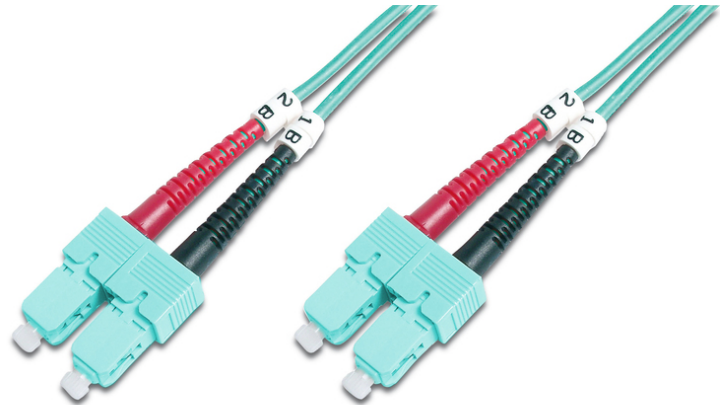

# DIGITUS Fiber Optic Multimode Patch Cord, OM 3, SC / SC

DK-2522-02/3  
 EAN 4016032248545

**FO patch cord, duplex, SC to SC MM OM3 50/125 μ, 2 m**

FO patch cord, duplex, SC to SC,MM OM3 50/125 μ, 2 m

**Future-oriented standards and high-end quality for your network.**

- Duplex cable
- LSOH
- Connector with ceramic ferrule
- Cable diameter 2 mm
- Single packed with test-report
- Assortment: Fiber Optic Patch Cables
- Boot: two-color

- Cable diameter: 2 mm
- Cable type: I-VH 2G50/125μ
- Color cable: aqua
- Connector 1: SC
- Connector 2: SC
- Fiber class: OM3
- Fiber diameter: 50/125μ
- Mode: Multimode
- Packaging: DIGITUS Polybag
- Length: 2 m

**More images:**

Part No.	DK-2522-02/3			
Lenght	2 m			
Cable Type	Duplex MM 50/125		OM3 LSZH	
	END A		END B	
Connector Type	SC		SC	
Insertion Loss (dB)	0.25	0.25	0.12	0.18
Return Loss (dB)	31.5	30.2	32.7	34.7
Q.C.	PASS			