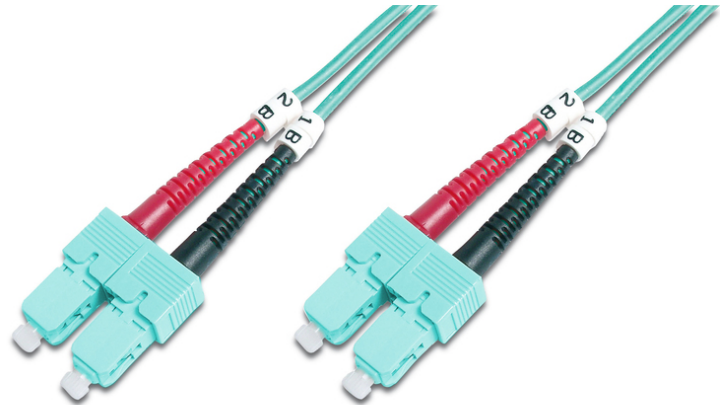

DIGITUS Fiber Optic Multimode Patch Cord, OM 3, SC / SC

DK-2522-02/3
 EAN 4016032248545

FO patch cord, duplex, SC to SC MM OM3 50/125 μ, 2 m

FO patch cord, duplex, SC to SC,MM OM3 50/125 μ, 2 m

Future-oriented standards and high-end quality for your network.

- Duplex cable
- LSOH
- Connector with ceramic ferrule
- Cable diameter 2 mm
- Single packed with test-report
- Assortment: Fiber Optic Patch Cables
- Boot: two-color

- Cable diameter: 2 mm
- Cable type: I-VH 2G50/125μ
- Color cable: aqua
- Connector 1: SC
- Connector 2: SC
- Fiber class: OM3
- Fiber diameter: 50/125μ
- Mode: Multimode
- Packaging: DIGITUS Polybag
- Length: 2 m

More images:

Part No.	DK-2522-02/3			
Lenght	2 m			
Cable Type	Duplex MM 50/125		OM3 LSZH	
	END A		END B	
Connector Type	SC		SC	
Insertion Loss (dB)	0.25	0.25	0.12	0.18
Return Loss (dB)	31.5	30.2	32.7	34.7
Q.C.	PASS			