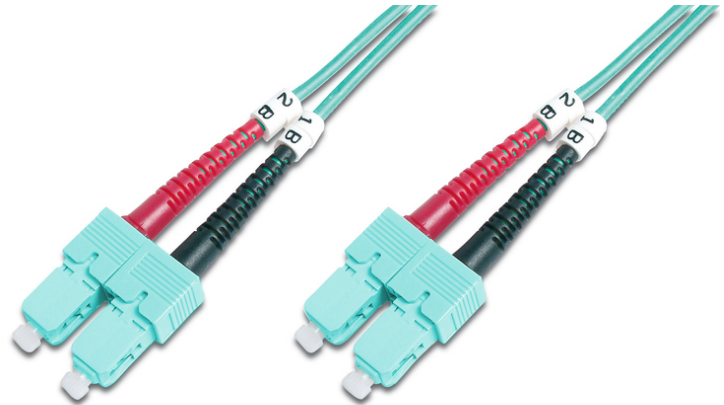

DIGITUS Fiber Optic Multimode Patch Cord, OM 3, SC / SC

DK-2522-02/3
EAN 4016032248545

FO patch cord, duplex, SC to SC MM OM3 50/125 μ, 2 m

FO patch cord, duplex, SC to SC,MM OM3 50/125 μ, 2 m

Future-oriented standards and high-end quality for your network.

- Duplex cable
- LSOH
- Connector with ceramic ferrule
- Cable diameter 2 mm
- Single packed with test-report
- Assortment: Fiber Optic Patch Cables
- Boot: two-color

- Cable diameter: 2 mm
- Cable type: I-VH 2G50/125μ
- Color cable: aqua
- Connector 1: SC
- Connector 2: SC
- Fiber class: OM3
- Fiber diameter: 50/125μ
- Mode: Multimode
- Packaging: DIGITUS Polybag
- Length: 2 m

More images:

Part No.	DK-2522-02/3			
Lenght	2 m			
Cable Type	Duplex MM 50/125		OM3 LSZH	
	END A		END B	
Connector Type	SC		SC	
Insertion Loss (dB)	0.25	0.25	0.12	0.18
Return Loss (dB)	31.5	30.2	32.7	34.7
Q.C.	PASS			