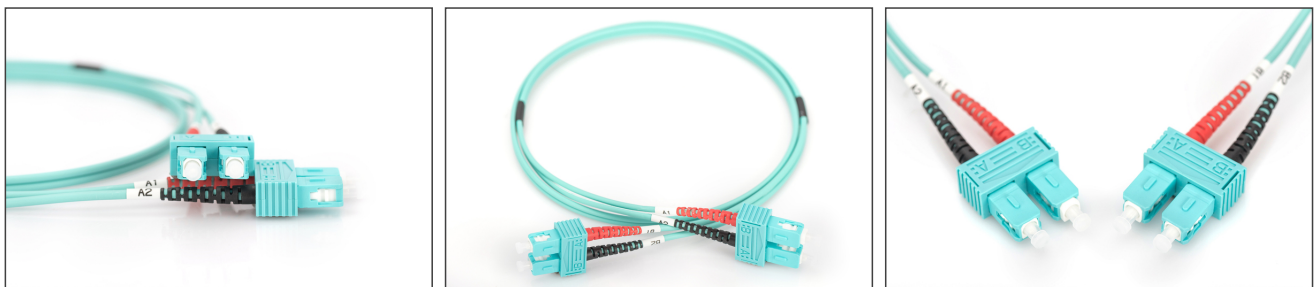

DIGITUS Fiber Optic Multimode Patch Cord, OM 3, SC / SC

DK-2522-02/3
 EAN 4016032248545

FO patch cord, duplex, SC to SC MM OM3 50/125 μ, 2 m

FO patch cord, duplex, SC to SC,MM OM3 50/125 μ, 2 m

Future-oriented standards and high-end quality for your network.

- Duplex cable
- LSOH
- Connector with ceramic ferrule
- Cable diameter 2 mm
- Single packed with test-report
- Assortment: Fiber Optic Patch Cables
- Boot: two-color

- Cable diameter: 2 mm
- Cable type: I-VH 2G50/125μ
- Color cable: aqua
- Connector 1: SC
- Connector 2: SC
- Fiber class: OM3
- Fiber diameter: 50/125μ
- Mode: Multimode
- Packaging: DIGITUS Polybag
- Length: 2 m

More images:

Part No.	DK-2522-02/3			
Lenght	2 m			
Cable Type	Duplex MM 50/125		OM3 LSZH	
	END A		END B	
Connector Type	SC		SC	
Insertion Loss (dB)	0.25	0.25	0.12	0.18
Return Loss (dB)	31.5	30.2	32.7	34.7
Q.C.	PASS			