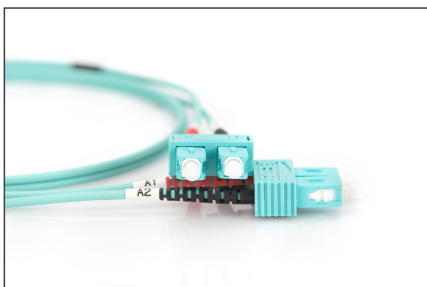

DIGITUS Fiber Optic Multimode Patch Cord, OM 3, SC / SC

DK-2522-02/3
EAN 4016032248545

FO patch cord, duplex, SC to SC MM OM3 50/125 μ, 2 m

FO patch cord, duplex, SC to SC,MM OM3 50/125 μ, 2 m

Future-oriented standards and high-end quality for your network.

- Duplex cable
- LSOH
- Connector with ceramic ferrule
- Cable diameter 2 mm
- Single packed with test-report
- Assortment: Fiber Optic Patch Cables
- Boot: two-color

- Cable diameter: 2 mm
- Cable type: I-VH 2G50/125μ
- Color cable: aqua
- Connector 1: SC
- Connector 2: SC
- Fiber class: OM3
- Fiber diameter: 50/125μ
- Mode: Multimode
- Packaging: DIGITUS Polybag
- Length: 2 m

More images:

Part No.	DK-2522-02/3			
Lenght	2 m			
Cable Type	Duplex MM 50/125		OM3 LSZH	
	END A		END B	
Connector Type	SC		SC	
Insertion Loss (dB)	0.25	0.25	0.12	0.18
Return Loss (dB)	31.5	30.2	32.7	34.7
Q.C.	PASS			