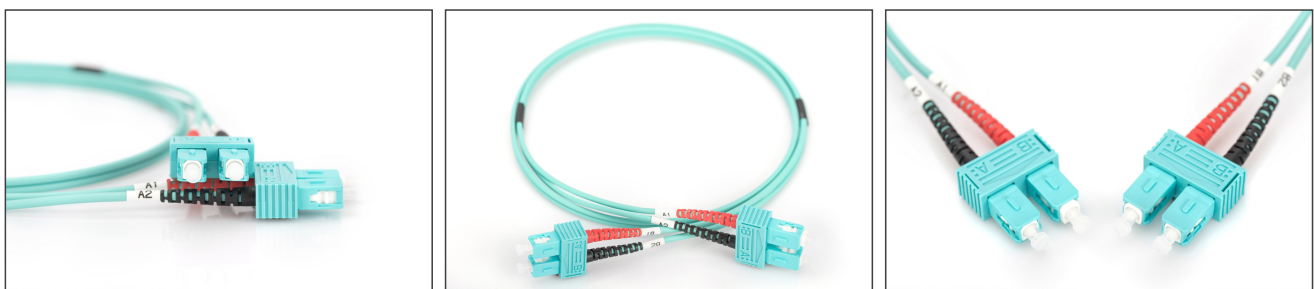

DIGITUS Fiber Optic Multimode Patch Cord, OM 3, SC / SC

DK-2522-01/3
EAN 4016032248538

FO patch cord, duplex, SC to SC MM OM3 50/125 μ, 1 m

FO patch cord, duplex, SC to SC,MM OM3 50/125 μ, 1 m

Future-oriented standards and high-end quality for your network.

- Duplex cable
- LSOH
- Connector with ceramic ferrule
- Cable diameter 2 mm
- Single packed with test-report
- Assortment: Fiber Optic Patch Cables
- Boot: two-color

- Cable diameter: 2 mm
- Cable type: I-VH 2G50/125μ
- Color cable: aqua
- Connector 1: SC
- Connector 2: SC
- Fiber class: OM3
- Fiber diameter: 50/125μ
- Mode: Multimode
- Packaging: DIGITUS Polybag
- Length: 1 m

More images:

Part No.	DK-2522-01/3			
Lenght	1 m			
Cable Type	Duplex MM 50/125		OM3 LSZH	
	END A		END B	
Connector Type	SC		SC	
Insertion Loss (dB)	0.25	0.25	0.12	0.18
Return Loss (dB)	31.5	30.2	32.7	34.7
Q.C.	PASS			