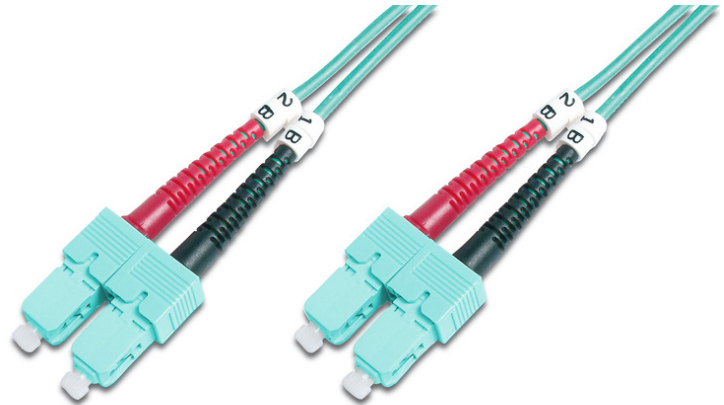

DIGITUS Fiber Optic Multimode Patch Cord, OM 3, SC / SC

DK-2522-01/3
 EAN 4016032248538

FO patch cord, duplex, SC to SC MM OM3 50/125 μ , 1 m

FO patch cord, duplex, SC to SC,MM OM3 50/125 μ , 1 m

Future-oriented standards and high-end quality for your network.

- Duplex cable
- LSOH
- Connector with ceramic ferrule
- Cable diameter 2 mm
- Single packed with test-report
- Assortment: Fiber Optic Patch Cables
- Boot: two-color

- Cable diameter: 2 mm
- Cable type: I-VH 2G50/125 μ
- Color cable: aqua
- Connector 1: SC
- Connector 2: SC
- Fiber class: OM3
- Fiber diameter: 50/125 μ
- Mode: Multimode
- Packaging: DIGITUS Polybag
- Length: 1 m

More images:

Part No.	DK-2522-01/3			
Lenght	1 m			
Cable Type	Duplex MM 50/125		OM3 LSZH	
	END A		END B	
Connector Type	SC		SC	
Insertion Loss (dB)	0.25	0.25	0.12	0.18
Return Loss (dB)	31.5	30.2	32.7	34.7
Q.C.	PASS			