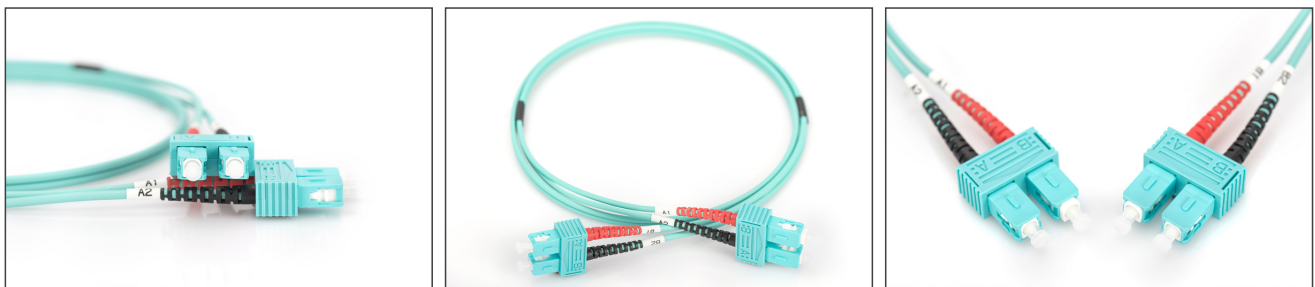

DIGITUS Fiber Optic Multimode Patch Cord, OM 3, SC / SC

DK-2522-01/3
 EAN 4016032248538

FO patch cord, duplex, SC to SC MM OM3 50/125 μ , 1 m

FO patch cord, duplex, SC to SC,MM OM3 50/125 μ , 1 m

Future-oriented standards and high-end quality for your network.

- Duplex cable
- LSOH
- Connector with ceramic ferrule
- Cable diameter 2 mm
- Single packed with test-report
- Assortment: Fiber Optic Patch Cables
- Boot: two-color

- Cable diameter: 2 mm
- Cable type: I-VH 2G50/125 μ
- Color cable: aqua
- Connector 1: SC
- Connector 2: SC
- Fiber class: OM3
- Fiber diameter: 50/125 μ
- Mode: Multimode
- Packaging: DIGITUS Polybag
- Length: 1 m

More images:

Part No.	DK-2522-01/3			
Lenght	1 m			
Cable Type	Duplex MM 50/125		OM3 LSZH	
	END A		END B	
Connector Type	SC		SC	
Insertion Loss (dB)	0.25	0.25	0.12	0.18
Return Loss (dB)	31.5	30.2	32.7	34.7
Q.C.	PASS			