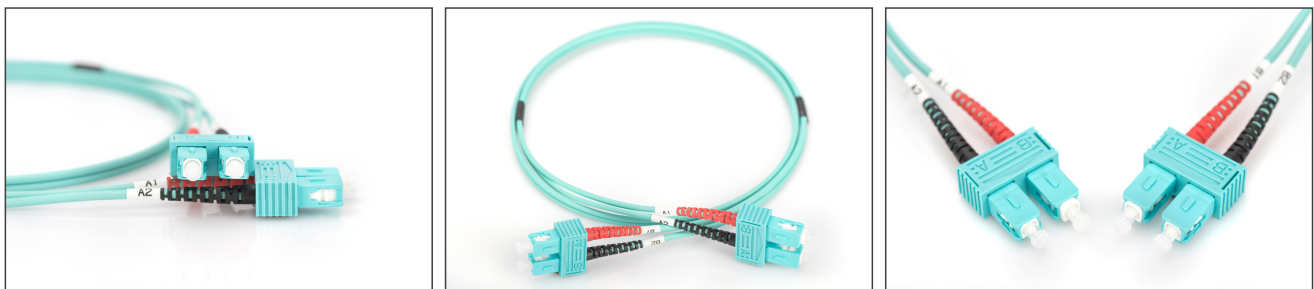

# DIGITUS Fiber Optic Multimode Patch Cord, OM 3, SC / SC

DK-2522-01/3  
 EAN 4016032248538

**FO patch cord, duplex, SC to SC MM OM3 50/125 μ, 1 m**

FO patch cord, duplex, SC to SC,MM OM3 50/125 μ, 1 m

**Future-oriented standards and high-end quality for your network.**

- Duplex cable
- LSOH
- Connector with ceramic ferrule
- Cable diameter 2 mm
- Single packed with test-report
- Assortment: Fiber Optic Patch Cables
- Boot: two-color

- Cable diameter: 2 mm
- Cable type: I-VH 2G50/125μ
- Color cable: aqua
- Connector 1: SC
- Connector 2: SC
- Fiber class: OM3
- Fiber diameter: 50/125μ
- Mode: Multimode
- Packaging: DIGITUS Polybag
- Length: 1 m

**More images:**

Part No.	DK-2522-01/3			
Lenght	1 m			
Cable Type	Duplex MM 50/125		OM3 LSZH	
	END A		END B	
Connector Type	SC		SC	
Insertion Loss (dB)	0.25	0.25	0.12	0.18
Return Loss (dB)	31.5	30.2	32.7	34.7
Q.C.	PASS			