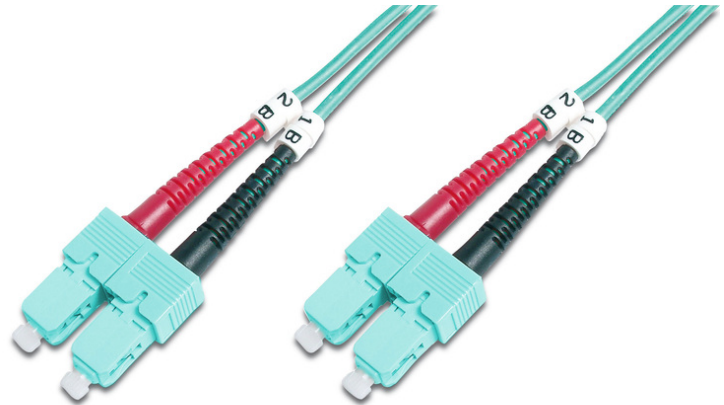

DIGITUS Fiber Optic Multimode Patch Cord, OM 3, SC / SC

DK-2522-01/3
 EAN 4016032248538

FO patch cord, duplex, SC to SC MM OM3 50/125 μ, 1 m

FO patch cord, duplex, SC to SC,MM OM3 50/125 μ, 1 m

Future-oriented standards and high-end quality for your network.

- Duplex cable
- LSOH
- Connector with ceramic ferrule
- Cable diameter 2 mm
- Single packed with test-report
- Assortment: Fiber Optic Patch Cables
- Boot: two-color

- Cable diameter: 2 mm
- Cable type: I-VH 2G50/125μ
- Color cable: aqua
- Connector 1: SC
- Connector 2: SC
- Fiber class: OM3
- Fiber diameter: 50/125μ
- Mode: Multimode
- Packaging: DIGITUS Polybag
- Length: 1 m

More images:

Part No.	DK-2522-01/3			
Lenght	1 m			
Cable Type	Duplex MM 50/125		OM3 LSZH	
	END A		END B	
Connector Type	SC		SC	
Insertion Loss (dB)	0.25	0.25	0.12	0.18
Return Loss (dB)	31.5	30.2	32.7	34.7
Q.C.	PASS			