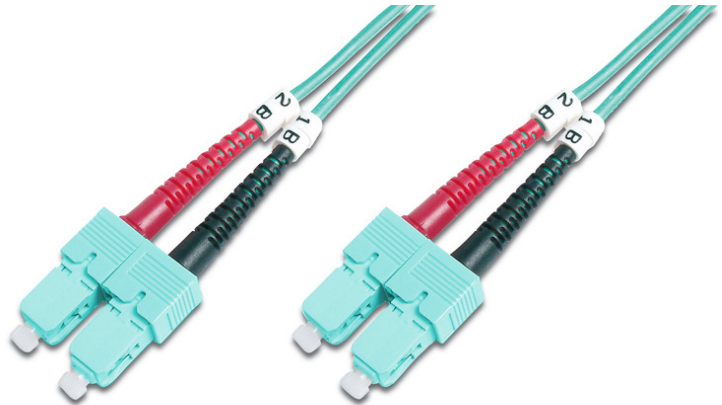

# DIGITUS Fiber Optic Multimode Patch Cord, OM 3, SC / SC

DK-2522-01/3  
 EAN 4016032248538

**FO patch cord, duplex, SC to SC MM OM3 50/125 μ, 1 m**

FO patch cord, duplex, SC to SC,MM OM3 50/125 μ, 1 m

**Future-oriented standards and high-end quality for your network.**

- Duplex cable
- LSOH
- Connector with ceramic ferrule
- Cable diameter 2 mm
- Single packed with test-report
- Assortment: Fiber Optic Patch Cables
- Boot: two-color

- Cable diameter: 2 mm
- Cable type: I-VH 2G50/125μ
- Color cable: aqua
- Connector 1: SC
- Connector 2: SC
- Fiber class: OM3
- Fiber diameter: 50/125μ
- Mode: Multimode
- Packaging: DIGITUS Polybag
- Length: 1 m

**More images:**

Part No.	DK-2522-01/3			
Lenght	1 m			
Cable Type	Duplex MM 50/125		OM3 LSZH	
	END A		END B	
Connector Type	SC		SC	
Insertion Loss (dB)	0.25	0.25	0.12	0.18
Return Loss (dB)	31.5	30.2	32.7	34.7
Q.C.	PASS			