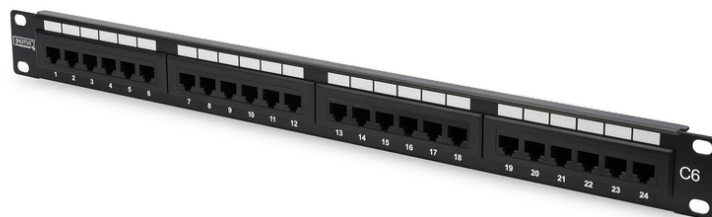

# DIGITUS CAT 6, Class E Patch Panel

**DN-91624U**  
**EAN 4016032241553**

**CAT 6 Patch Panel, unshielded, 24-port RJ45 24-port RJ45, 8P8C, LSA, 1U, bl, 482x44x109 mm, bl**

The unshielded CAT 6 Patch Panel from DIGITUS® is available as 16- or 24-port (1 High unit) or 48-port version (2 High units). It is manufactured acc. to Link Performance Class E, for up to 250 MHz, EN 50173 and ISO/IEC 11801. It is UL certified. The housing is made of 1.5 mm galvanized cold-rolled steel is therefore perfectly suitable for 19" rack mounting.

**Future-oriented standards and high-end quality for your network.**

- Transmission properties: Category 6
- Area of application: Up to 250 MHz, 1GBase-T, PoE
- Norms: ISO/IEC 11801 3rd Ed., EN 50173-1, EIA/TIA 568-C
- General properties:
- Suitable for 483 mm (19") cabinet mounting
- RJ45 female, 8P8C
- Cable installation via LSA strips, color coded according to EIA/TIA 568 A & B
- Cable fixing with smart cable ties
- Mechanical properties:
- Housing material: 1.5 mm galvanic cold rolled steel, acc. to EN1.4301, UNS S30400, AISI 304 and LMSAD110
- RJ45 female material: ABS UL 94V-0
- RJ45 female contact: Tinned phosphor bronze, 0.5 µ gold-plated contact