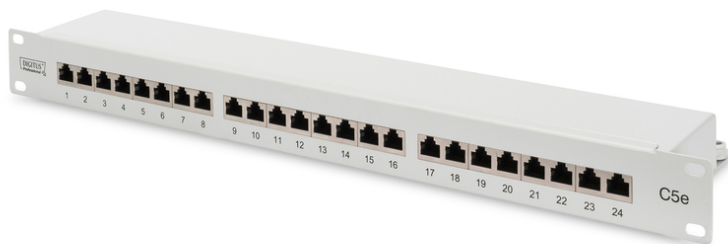

# DIGITUS CAT 5e, Class D Patch Panel

**DN-91524S**  
**EAN 4016032241522**

**CAT 5e, Class D patch panel, shielded, 24-port RJ45, 8P8C, LSA, 1U, rack mount, grey, 482x44x109**

The shielded CAT 5e Patch Panel from DIGITUS® is available as 16- or 24-port version. It is conform to the ISO/IEC 11801 and EN 50173. The housing is made of 1.5 mm galvanized, cold-rolled steel and therefore perfectly suitable for 19" rack mounting.

**Future-oriented standards and high-end quality for your network.**

- Transmission properties: Category 5e
- Area of application: Up to 100 MHz, 10/100Base-T, 1GBase-T
- Norms: ISO/IEC 11801 3rd Ed., EN 50173-1, EIA/TIA 568-C
- General properties:
- Suitable for 483 mm (19") cabinet mounting
- RJ45 female, 8P8C
- Cable installation via LSA strips, color coded according to EIA/TIA 568 A & B
- Cable fixing with smart cable ties
- Central ground connection
- 360° shield coverage
- Mechanical properties:
- Housing material: 1.5 mm galvanic cold rolled steel, acc. to EN1.4301, UNS S30400, AISI 304 and LMSAD110
- RJ45 female material: ABS UL 94V-0

- RJ45 female contact: Tinned phosphor bronze, 0.5 µ gold-plated contact
- RJ45 shielding: Tinned bronze
- LSA termination clamp: Krone LSA+, UL 94V-2, zinc plated phosphor bronze
- Ground wire: Not included
- Conductor plate: FR4, UL 94V-0
- Physical properties:
- Insertion force: 30N max. (IEC 60603-7-5)
- Retention strength: 7.7 kg between jack and plug
- Operation temperature: -20° C to +70 °C (ISO/IEC 11801, EN 50173-1, ANSI/TIA/EIA 568 C)
- Mating cycles female: > 750 acc. to ISO/IEC 11801, IEC 60603-7-5
- Clamp: > 200 acc. to ISO/IEC 11801, IEC 60603-7-5
- IDC wire size: 22 – 26 AWG solid and stranded conductor
- Insulation resistance: > 500 MOhm
- Contact resistance: < 20 MilliOhm
- Dielectric strength: 1000 VDC (Contact/Contact), 1500 VDC (Contact/Ground)
- Color: light grey, RAL 7035
- Ports: 24
- Units: 1
- Category: CAT 5e