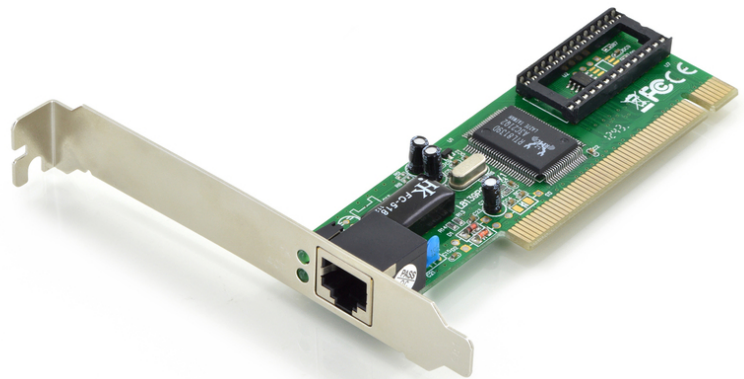

DIGITUS Fast Ethernet PCI network card

DN-1001J
 EAN 4016032228677

Fast Ethernet PCI Card 32-bit, RTL8139D chipset

Fast Ethernet PCI Card, 32-bit, RTL8139D chipset

Turns your Desktop PC into a high-bandwidth workstation or a power server running at full-duplex speed

- Realtek chipset
- IEEE 802.3 and IEEE 802.3u compatible
- Supports 20/200 Mbps full duplex

- PCI Local Bus Rev.2.1 and 2.2 compatible
- Suitable for all typical network environments
- Supports Windows 10, 8, 7, Vista and XP