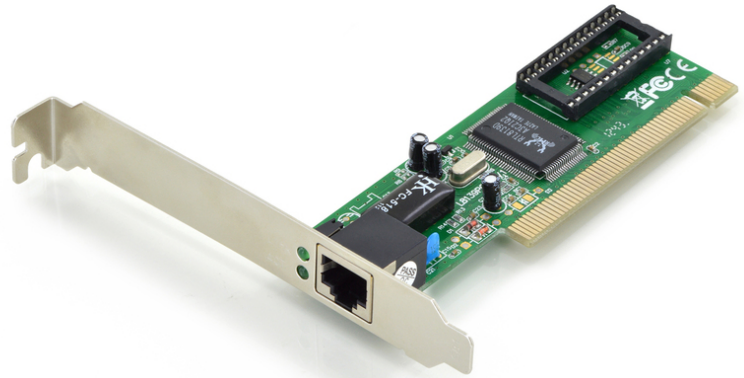

DIGITUS Fast Ethernet PCI network card

DN-1001J
EAN 4016032228677

Fast Ethernet PCI Card 32-bit, RTL8139D chipset

Fast Ethernet PCI Card,32-bit, RTL8139D chipset

Turns your Desktop PC into a high-bandwidth workstation or a power server running at full-duplex speed

- Realtek chipset
- IEEE 802.3 and IEEE 802.3u compatible
- Supports 20/200 Mbps full duplex

- PCI Local Bus Rev.2.1 and 2.2 compatible
- Suitable for all typical network environments
- Supports Windows 10, 8, 7, Vista and XP