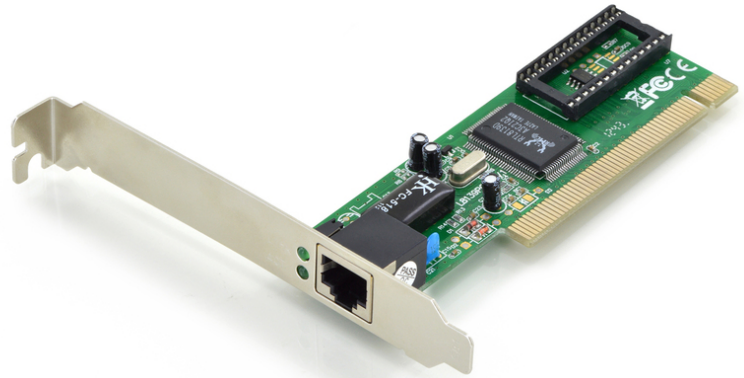

# DIGITUS Fast Ethernet PCI network card

DN-1001J  
 EAN 4016032228677

**Fast Ethernet PCI Card 32-bit, RTL8139D chipset**

Fast Ethernet PCI Card,32-bit, RTL8139D chipset

**Turns your Desktop PC into a high-bandwidth workstation or a power server running at full-duplex speed**

- Realtek chipset
- IEEE 802.3 and IEEE 802.3u compatible
- Supports 20/200 Mbps full duplex

- PCI Local Bus Rev.2.1 and 2.2 compatible
- Suitable for all typical network environments
- Supports Windows 10, 8, 7, Vista and XP