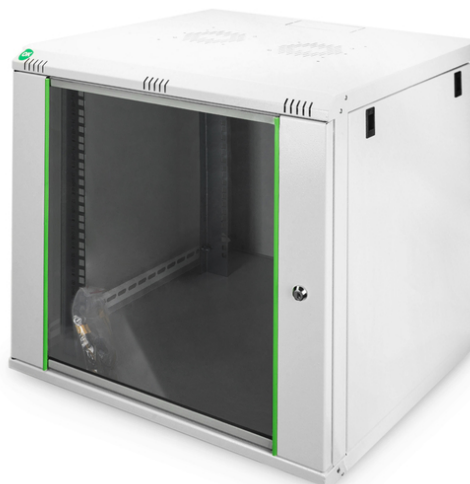

### 12U wall mounting cabinet, Dynamic Basic 611x600x600 mm, color grey (RAL 7035)

The network cabinets for wall installation from the Dynamic series were developed for easy and especially cost-optimized network expansion. The roof, floor and back wall of each cabinet are equipped with a pre-cut cable inlet. To accommodate a fan module, the roof structure is also equipped with a pre-cut area. Two pairs of galvanized 483 mm (19") profile rails labeled with rack units readable in both directions are installed on the inside. Their depth can be adjusted. Each cabinet is made of up to 1.5 mm thick sheet steel. Coloring is done with electrostatic powder coating in the standard colors gray (RAL 7035) or jet black (RAL 9005). Removable side walls as well as lockable and removable front door improve accessibility. The door hinges can be switched. Wall installation is accomplished in two easy work steps: The mounting plate provided is bolted on the wall and then connected with the housing.

- 483 mm (19") profile rails are adjustable in depth and with height unit marking
- 0.8 - 1.2 mm strong sheet steel with high load capacity, powder coated
- Cable entry on the rear side, roof and base (pre-punched break-outs)
- Roof is prepared for fan units (punched out entries)
- Ventilation slots for active and passive ventilation and exhausting
- 4 earthing points (base, side panel and front door) with protection cap
- Equipment mounting depth min.-max.: 320 - 450 mm
- Cabinet type: Wall mounting cabinet
- Color: light grey, RAL 7035
- Depth: 600 mm
- Front door: Glass door, single opening
- Load capacity: 60 kg
- Side panels: Both sides
- Units: 12
- Width: 600 mm
- IP protection class: IP20
- Mounted: yes