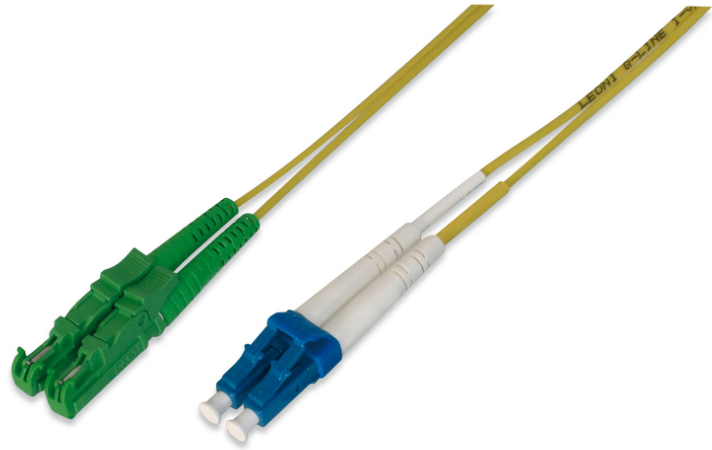

# DIGITUS Fiber Optic Patch Cord, E2000 (8° APC) to LC (UPC), Singlemode

AL-9E2000LC-02I  
 EAN 4016032204770

**FO patch cord, duplex, E2000 (APC) to LC (UPC) R+M, SM OS2 09/125 μ, 2 m**

DIGITUS® Professional offers a wide range of high quality fiber optic patch cables. Practically every request and every requirement is covered by the broad range of cable types. The product range includes OM1, OM2, OM3 and OS2 versions. DIGITUS® fiber optic installation cables guarantee the best performance and fail-safety. All cables are single packed a polybag with test report.

**Cost reduction by verifiable quality and high performance.**

- Duplex cable
- LSOH
- Connector with ceramic ferrule

- Single packed with test-report
- Single packed with test-report
- Assortment: Fiber Optic Patch Cables
- Boot: single-color
- Cable type: I-VH 2E9/125μ
- Color cable: yellow
- Connector 1: E2000 (APC)
- Connector 2: LC
- Fiber class: OS2
- Fiber diameter: 9/125μ
- Mode: Singlemode
- Packaging: Polybag
- Length: 2 m