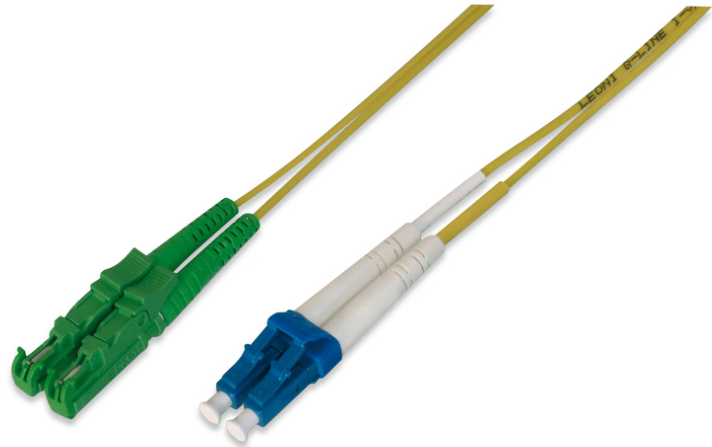

DIGITUS Fiber Optic Patch Cord, E2000 (8° APC) to LC (UPC), Singlemode

AL-9E2000LC-02I
 EAN 4016032204770

FO patch cord, duplex, E2000 (APC) to LC (UPC) R+M, SM OS2 09/125 μ, 2 m

DIGITUS® Professional offers a wide range of high quality fiber optic patch cables. Practically every request and every requirement is covered by the broad range of cable types. The product range includes OM1, OM2, OM3 and OS2 versions. DIGITUS® fiber optic installation cables guarantee the best performance and fail-safety. All cables are single packed a polybag with test report.

Cost reduction by verifiable quality and high performance.

- Duplex cable
- LSOH
- Connector with ceramic ferrule

- Single packed with test-report
- Single packed with test-report
- Assortment: Fiber Optic Patch Cables
- Boot: single-color
- Cable type: I-VH 2E9/125μ
- Color cable: yellow
- Connector 1: E2000 (APC)
- Connector 2: LC
- Fiber class: OS2
- Fiber diameter: 9/125μ
- Mode: Singlemode
- Packaging: Polybag
- Length: 2 m