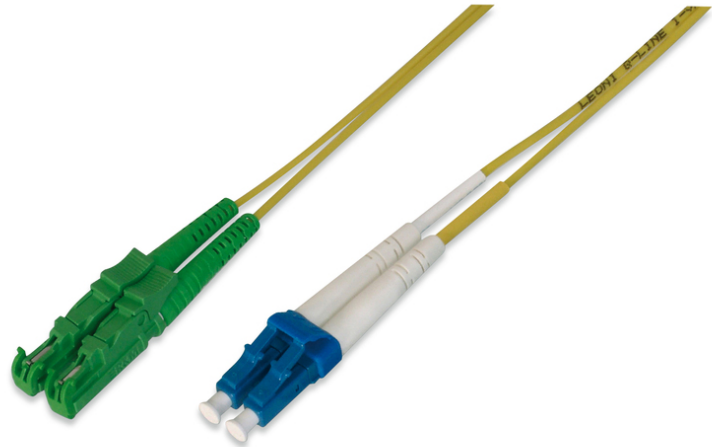

DIGITUS Fiber Optic Patch Cord, E2000 (8° APC) to LC (UPC), Singlemode

AL-9E2000LC-011
EAN 4016032204763

FO patch cord, duplex, E2000 (APC) to LC (UPC) R+M, SM OS2 09/125 μ, 1 m

DIGITUS® Professional offers a wide range of high quality fiber optic patch cables. Practically every request and every requirement is covered by the broad range of cable types. The product range includes OM1, OM2, OM3 and OS2 versions. DIGITUS® fiber optic installation cables guarantee the best performance and fail-safety. All cables are single packed a polybag with test report.

Cost reduction by verifiable quality and high performance.

- Duplex cable
- LSOH
- Connector with ceramic ferrule

- Single packed with test-report
- Single packed with test-report
- Assortment: Fiber Optic Patch Cables
- Boot: single-color
- Cable type: I-VH 2E9/125μ
- Color cable: yellow
- Connector 1: E2000 (APC)
- Connector 2: LC
- Fiber class: OS2
- Fiber diameter: 9/125μ
- Mode: Singlemode
- Packaging: Polybag
- Length: 1 m