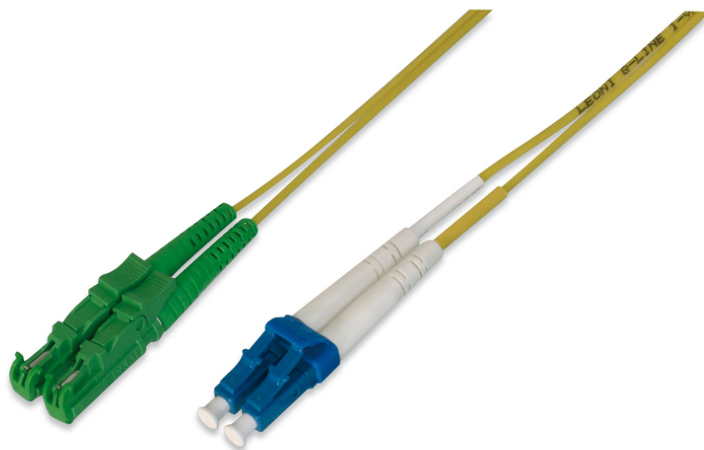

# DIGITUS Fiber Optic Patch Cord, E2000 (8° APC) to LC (UPC), Singlemode

AL-9E2000LC-011  
EAN 4016032204763

**FO patch cord, duplex, E2000 (APC) to LC (UPC) R+M, SM OS2 09/125 μ, 1 m**

DIGITUS® Professional offers a wide range of high quality fiber optic patch cables. Practically every request and every requirement is covered by the broad range of cable types. The product range includes OM1, OM2, OM3 and OS2 versions. DIGITUS® fiber optic installation cables guarantee the best performance and fail-safety. All cables are single packed a polybag with test report.

**Cost reduction by verifiable quality and high performance.**

- Duplex cable
- LSOH
- Connector with ceramic ferrule

- Single packed with test-report
- Single packed with test-report
- Assortment: Fiber Optic Patch Cables
- Boot: single-color
- Cable type: I-VH 2E9/125μ
- Color cable: yellow
- Connector 1: E2000 (APC)
- Connector 2: LC
- Fiber class: OS2
- Fiber diameter: 9/125μ
- Mode: Singlemode
- Packaging: Polybag
- Length: 1 m