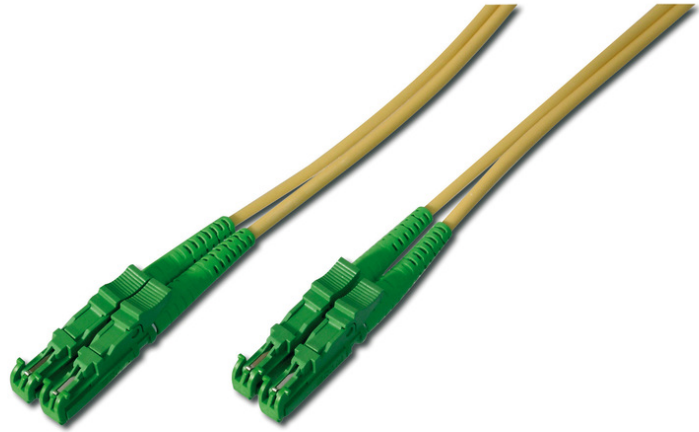

DIGITUS Fiber Optic Patch Cord, E2000 (8° APC) to E2000 (8° APC), Singlemode

AL-9E2000-021
EAN 4016032204732

FO patch cord, duplex, E2000 (APC) to E2000 (APC) R+M, SM OS2 09/125 μ, 2 m

Assmann offers a wide range of high quality fiber optic patch cables. Practically every request and every requirement is covered by the broad range of cable types. The product range includes OM1, OM2, OM3 and OS2 versions. Fiber optic installation cables guarantee the best performance and fail-safety. All cables are single packed a polybag with test report.

Cost reduction by verifiable quality and high performance.

- Duplex cable
- LSOH
- Connector with ceramic ferrule

- Single packed with test-report
- Single packed with test-report
- Boot: single-color
- Cable type: I-VH 2E9/125μ
- Color cable: yellow
- Connector 1: E2000 (APC)
- Connector 2: E2000 (APC)
- Fiber class: OS2
- Fiber diameter: 9/125μ
- Mode: Singlemode
- Packaging: Polybag
- Length: 2 m