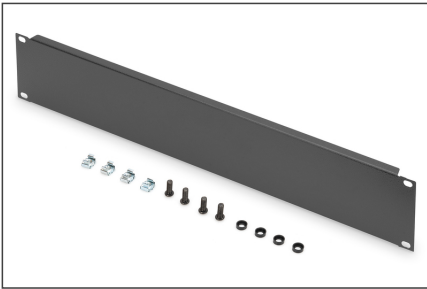

Safety notes

- When installing and using the accessory product for network cabinets, observe the respective safety instructions of the manufacturer or the cabinet system in which you want to use the accessory.

EU responsible person

EU based economic operator ensuring the product complies with the required regulations.

ASSMANN Electronic GmbH
Auf dem Schüffel 3
Lüdenscheid, Germany
<https://www.assmann.com>
info@assmann.com