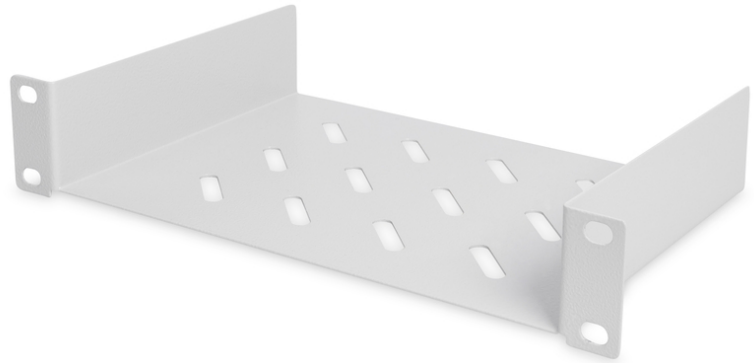

DIGITUS 254 мм (10") полка

DN-10 TRAY-1
EAN 4016032139836

254 mm (10") 1U fixed shelf 44x254x150 mm, color grey (RAL 7035)

The 10" fixed shelves from DIGITUS® consist of a stable, perforated sheet steel and are easy to mount on the front of 10" profile rails. Delivery comes with complete mounting material and is therefore ready for use immediately. Use the DIGITUS® 10" Fixed Shelf to store components which are not directly mounted inside of your 10" housing.

- Перфорированный стальной лист
- Вместе с крепёжным материалом

- Color: light grey, RAL 7035
- Load capacity: 25 kg
- Mounting type: Fixed mounting
- Units: 1
- Inch form factor (IEC 60297): 254 mm (10")
- Suitable cabinet depth: all