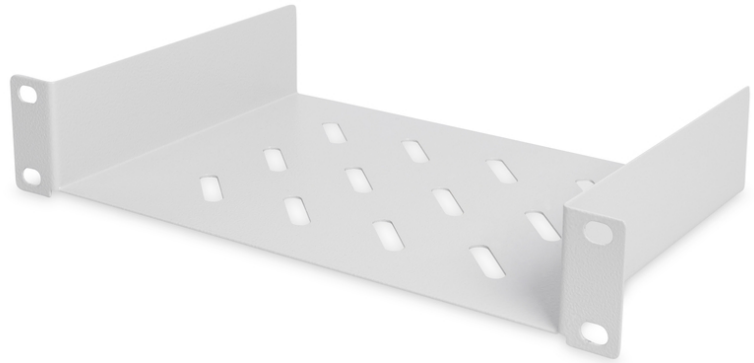

DIGITUS 254 mm (10") 1U Shelf

DN-10 TRAY-1
 EAN 4016032139836

254 mm (10") 1U fixed shelf 44x254x150 mm, color grey (RAL 7035)

The 10" fixed shelves from DIGITUS® consist of a stable, perforated sheet steel and are easy to mount on the front of 10" profile rails. Delivery comes with complete mounting material and is therefore ready for use immediately. Use the DIGITUS® 10" Fixed Shelf to store components which are not directly mounted inside of your 10" housing.

- Perforated sheet steel
- Complete with fixing material
- Width x depth storage area on the inside: 210 x 147 mm

- Width x depth of entire shelf on the outside: 254 x 149 mm
- 2-point fixing (front 10" profile rails)
- Color: light grey, RAL 7035
- Load capacity: 25 kg
- Mounting type: Fixed mounting
- Units: 1
- Inch form factor (IEC 60297): 254 mm (10")
- Suitable cabinet depth: all