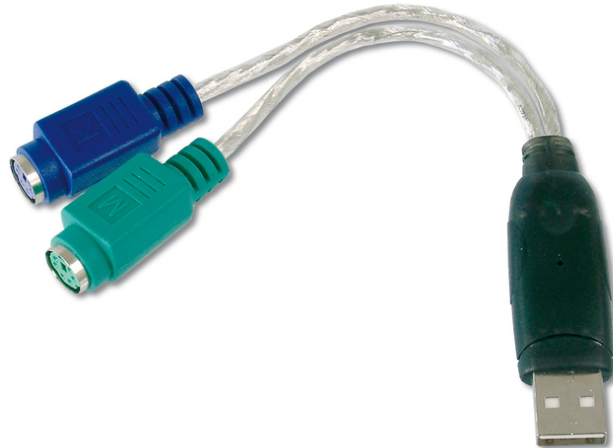

DIGITUS USB - PS/2 Adapter

DA-70118
EAN 4016032117933

USB to PS/2 Adaptor, 2 X Mini-Din 6/F, USB A/M

USB to PS/2 Adaptor, 2 X Mini-Din 6/F, USB A/M

Use your legacy input devices - this adapter connects a PS/2 mouse and keyboard in only one USB port

- Compatible with USB specification revision 1.1
- Supports PCs and SUN computers
- 2 x MiniDIN 6-pin female for PS/2 mouse and keyboard

- Power supply for USB devices connected via interface
- USB connection supports plug & play
- USB connector cable with USB A male
- Supports Windows 10, 8.1, 8, 7, Vista, XP and Mac OS 10.x