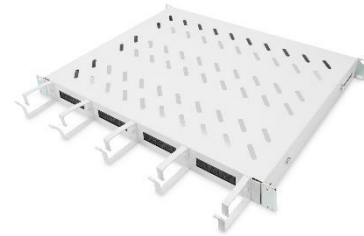

Topic: Shelves inclusive cable management for high load capacities

Products:

Nr.: DN-97680 | DN-97681
EAN: [4016032483465](#) | [4016032483489](#)

Shelf with cable management

1U fixed shelf for 600mm depth cabinets incl. cable management, diff. colors

- Cable management brackets and cable feedthroughs on the front side
- Colors: grey, black

Link: [ASSMANN Website](#)