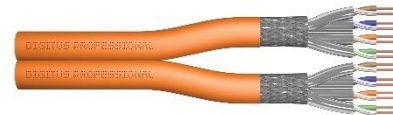

Cat.7 S/FTP installation cable, diff. lengths, duplex, Dca-s1a d1 a1

CAT 7 S-FTP installation cable, 1200MHz Dca (EN 50575), AWG 23/1, 500m drum,DX, orange

- **PROPERTIES:** Cat7 cable with 4x2 AWG 23/1 core diameter 0.57mm twisted pair copper cables (Cu) – 1200MHz bandwidth up to 10Gbit/s 10GBase-T in accordance with IEEE 802.3 – External diameter 7.2mm – Power over Ethernet (PoE, PoE+)
- **QUALITY CHARACTERISTICS:** LAN cable is shielded (S/FTP shielding with PiMF, pairs in metal foil) – Permanent link GHMT certified – Standards: ISO/IEC 11801, IEC 61156-5, DIN EN 50173-1/4, DIN EN 50288-4-1, EN 60332-1-2, EN 60754-1/2, EN 61034-2, EN 50174-2
- **FIRE PROTECTION:** Data cable corresponds to CPR Euro Class BauPVO Dca s1a d1 a1 in accordance with EN 50575 – LSZH halogen-free flame-retardant low smoke – With SFS-PE polyethylene outer sheath (0.52mm thickness), color orange (RAL 2000)