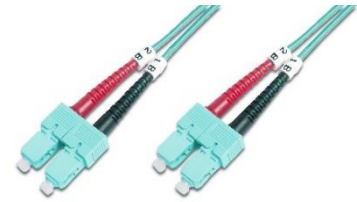

Nr.: DK-2522-01/3 | DK-2522-02/3 | DK-2522-03/3 | DK-2522-05/3
EAN: [4016032248538](#) | [4016032248545](#) | [4016032248552](#) | [4016032248569](#)

Fiber Optic Multimode Patch Cord, OM 3, SC / SC

FO patch cord, duplex, SC to SC MM OM3 50/125µ, diff. lengths

- Lengths: 1m, 2m, 3m, 5m

Link: [ASSMANN Website](#)

Nr.: DK-2531-02/3 | DK-2531-03/3 | DK-2531-05/3
EAN: [4016032249283](#) | [4016032249290](#) | [4016032249306](#)

DIGITUS Fiber Optic Multimode Patch Cord, OM 3, LC / ST

FO patch cord, duplex, LC to ST MM OM3 50/125 µ, diff. lengths

- Lengths: 2m, 3m, 5m

Link: [ASSMANN Website](#)