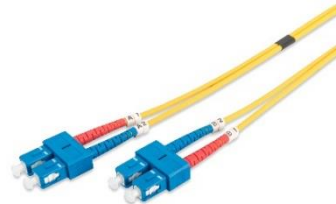

Nr.:	DK-2533-01-4	| DK-2533-02-4	| DK-2533-03-4	| DK-2533-05-4
	DK-2533-07-4			
EAN:	4016032308799	| 4016032308805	| 4016032308812	| 4016032308829
	4016032308836			

Fiber Optic Multimode Patch Cord, OM4, LC / LC
FO patch cord, duplex, LC to LC MM OM4 50/125μ, diff. lengths

- Lengths: 1m, 2m, 3m, 5m, 7m

Link: [ASSMANN Website](#)