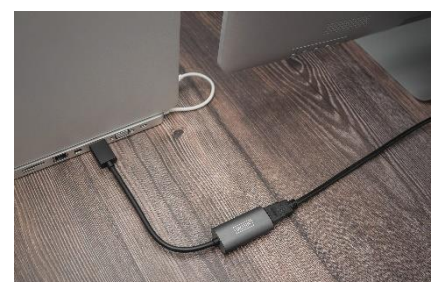

Link: [ASSMANN Website](#)

Topic: Ergonomic Desks, Frames & Riser

Products:

Nr.: DA-90406

EAN: 4016032474593

DIGITUS Electric Height-Adjustable Desk with USB-Charger and Drawer

Electric height-adjustable Desk, 120x60x12cm, top 50kg load, USB-charging ports, white