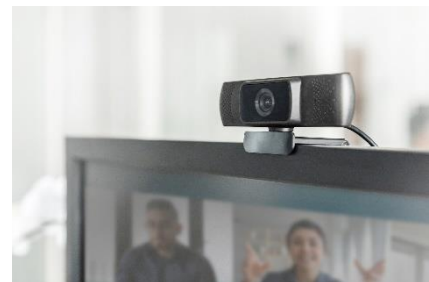

DIGITUS Full HD Webcam 1080p with Autofocus, Wide Angle

Full HD 1080p Webcam, Auto focus, Wide view angle

- High-resolution Full HD CMOS image sensor with 1080p resolution
- Auto focus from 7cm to unlimited, automatic focus adjustment
- Wide angle of 90°