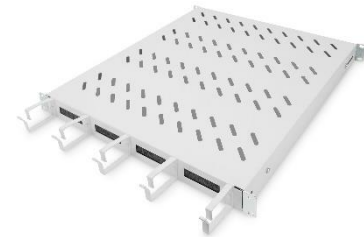

Shelf with cable management

1U fixed shelf for 800mm depth cabinets incl. cable management, diff. colors

- Cable management brackets and cable feedthroughs on the front side
- Colors: grey, black

Link: [ASSMANN Website](#)