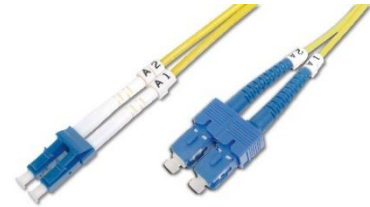

Nr.:	DK-2922-01	| DK-2922-02	| DK-2922-03	| DK-2922-05
	DK-2922-10			
EAN:	4016032248736	| 4016032248743	| 4016032248750	| 4016032248767
	4016032248781			

DIGITUS Fiber Optic Singlemode Patch Cord, SC / SC
FO patch cord, duplex, SC to SC SM OS2 09/125 μ, diff. lengths

- Lengths: 1m, 2m ,3m, 5m, 10m

Link: [ASSMANN Website](#)